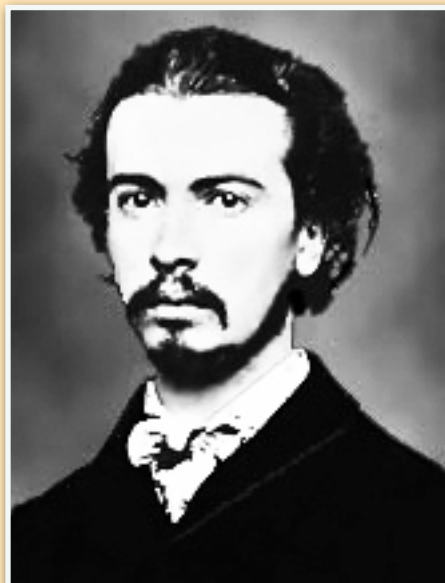

## John Gerrard Keulemans

1842-1912

Keulemans was a natural history artist who, among other things, illustrated many of the great ornithology works of the second half of the 1800's and early 1900's.

His first major work was for Richard Bowdler Sharpe who employed Keulemans to do the illustrations for his *Monograph of the Alcedinidae, or Family of Kingfishers* (1868-1871). In 1869, Keulemans moved to England to do that work and lived there for the rest of his life.

His illustrations regularly appeared in professional journals like *The Ibis* and *The Proceedings of the Zoological Society*. He wrote and illustrated *Onze vogels in huis en tuin* (Our Birds in Home and Garden) between 1869 and 1876 ([Volume 1](#), [Volume 2](#), [Volume 3](#)). In addition to the *Family of Kingfishers*, his major works of illustration appeared in:

A complete listing is not practical here, it is estimated that he may have completed more than 4,000 illustrations, perhaps as many as 5,000.

Keulemans is the original describer for the Cape Verde Swamp-warbler, *Calamodyta brevipennis* - now *Acrocephalus brevipennis*.