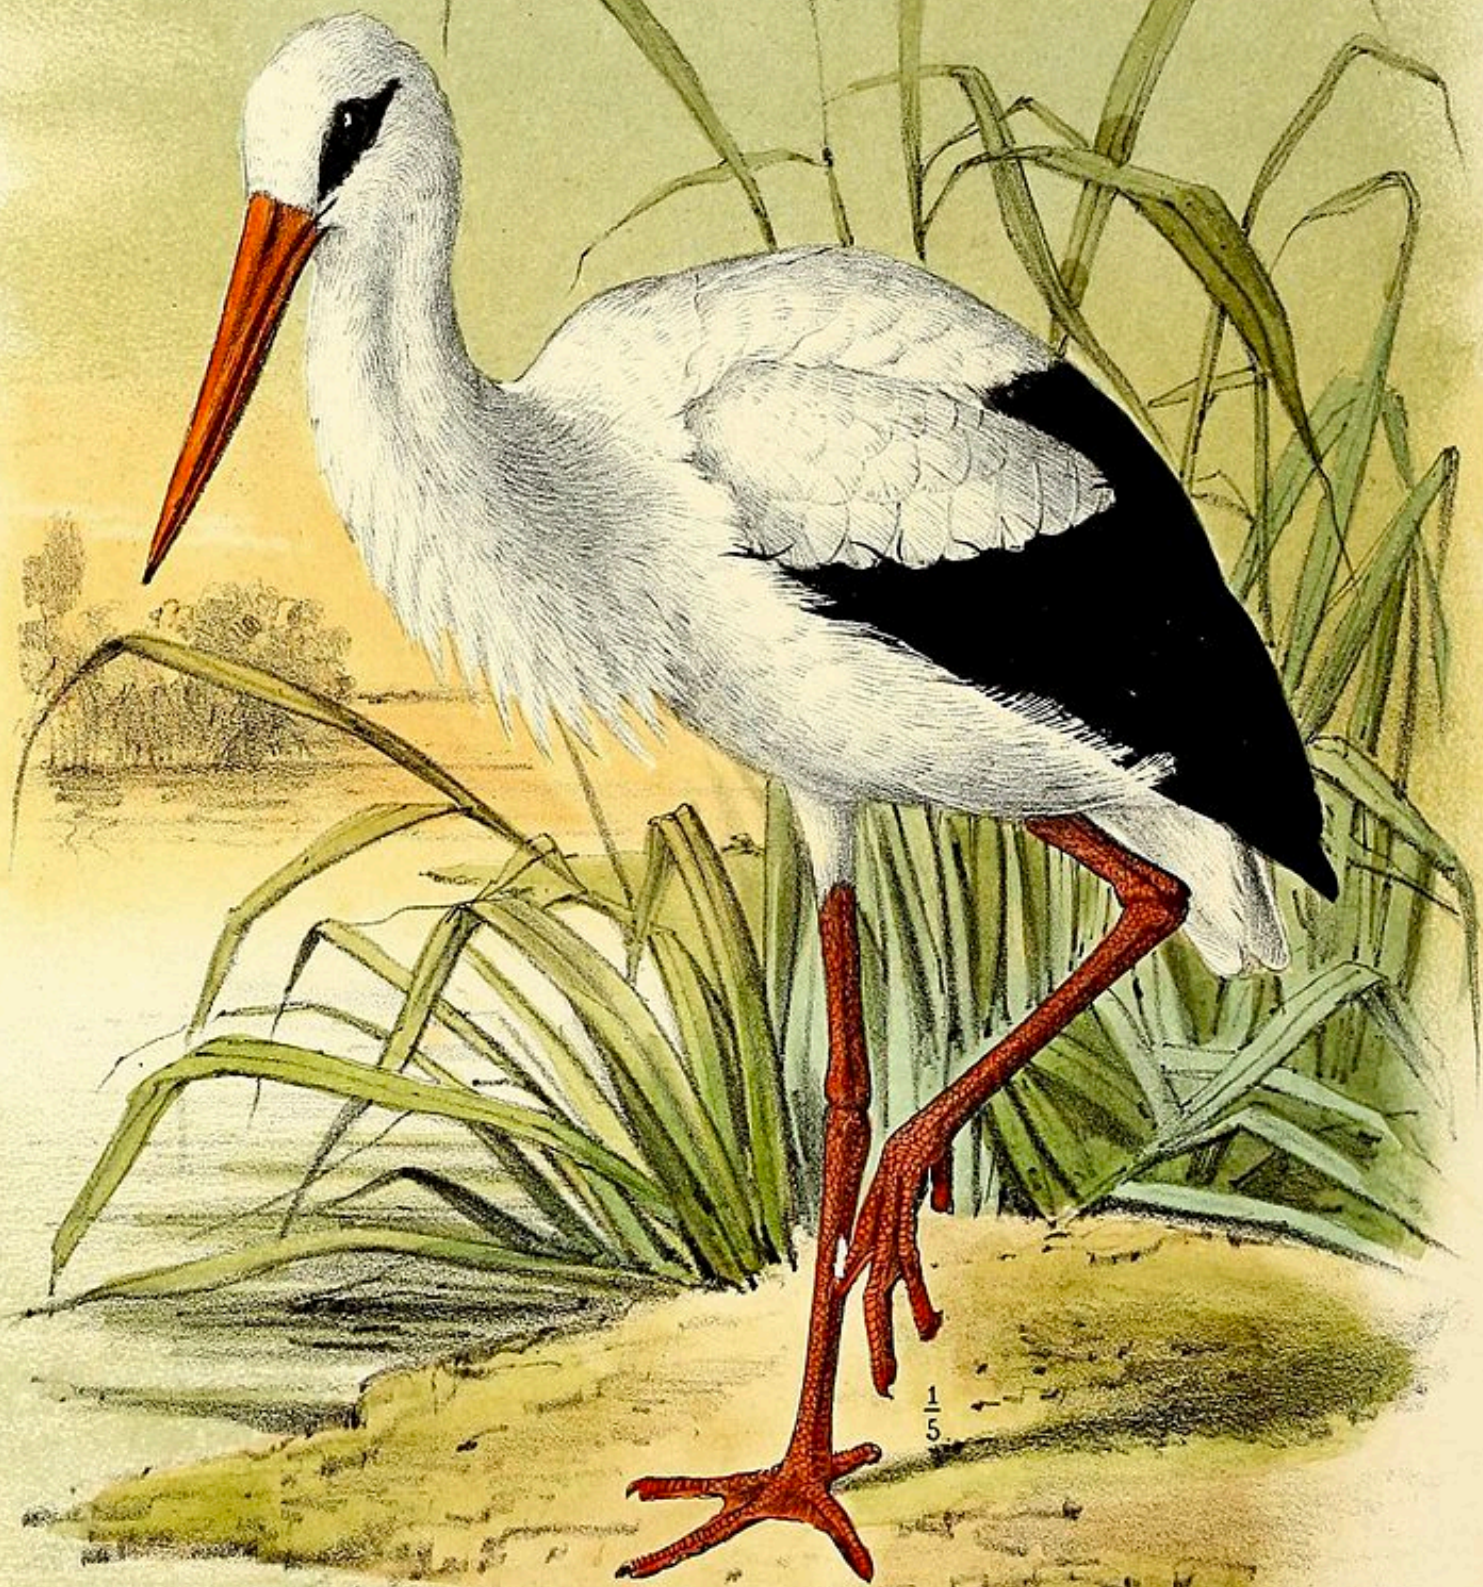

**OUR BIRDS IN  
HOUSE AND GARDEN  
VOLUME ONE  
JOHN GERRARD KEULEMANS**

$\frac{1}{5}$

***Onze vogels in huis en  
tuin***  
**(Our birds in home and  
garden)**  
**Volume One**

This work was published in three volumes over a span of seven years. Volume One was published in 1869, Volume Two in 1873, and Volume Three in 1876. In total, Keulemans included 200 illustrations in the three volume set. In some cases there is more than one illustration of a species.

Although most of the species depicted in this work are wild birds, Keulemans does include some domestic and aviary species.

The original works (see next page for links) includes an article for each illustration, with 678 pages of text.

## John Gerrard Keulemans

1842-1912

Keulemans was a natural history artist who, among other things, illustrated many of the great ornithology works of the second half of the 1800's and early 1900's.

His first major work was for Richard Bowdler Sharpe who employed Keulemans to do the illustrations for his *Monograph of the Alcedinidae, or Family of Kingfishers* (1868-1871). In 1869, Keulemans moved to England to do that work and lived there for the rest of his life.

A complete listing is not practical here, it is estimated that he may have completed more than 4,000 illustrations, perhaps as many as 5,000.

Keulemans is the original describer for the Cape Verde Swamp-warbler, *Calamodyta brevipennis* - now *Acrocephalus brevipennis*.