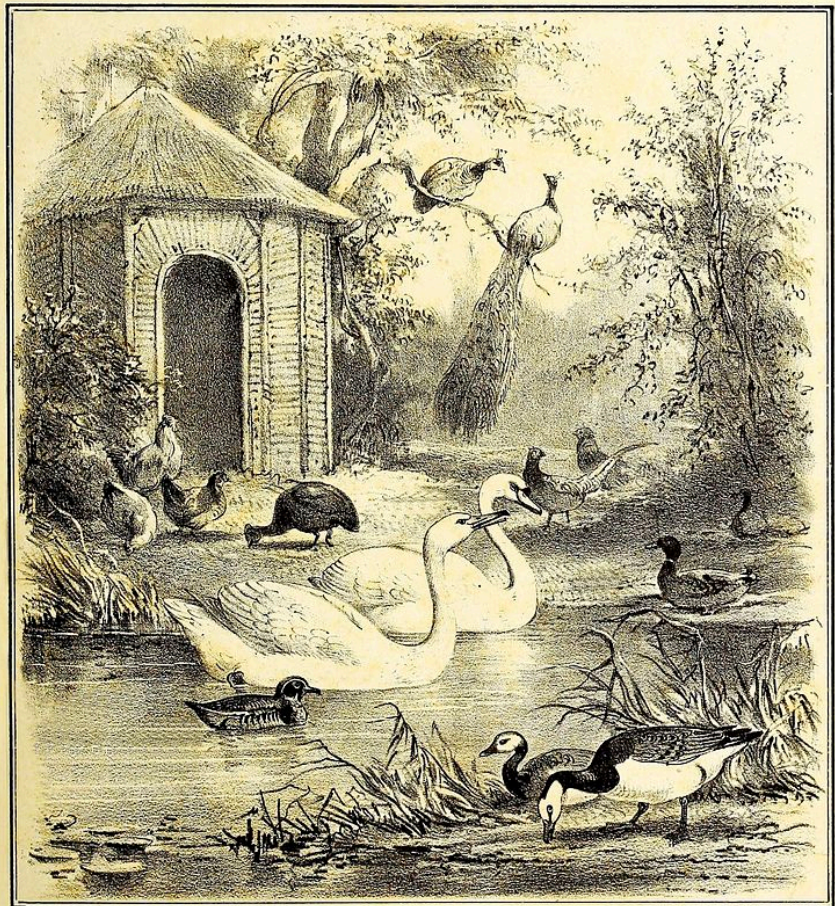

***Onze vogels in huis en
tuin***
**(Our birds in home and
garden)**
Volume One

This work was published in three volumes over a span of seven years. Volume One was published in 1869, Volume Two in 1873, and Volume Three in 1876. In total, Keulemans included 200 illustrations in the three volume set. In some cases there is more than one illustration of a species.

Although most of the species depicted in this work are wild birds, Keulemans does include some domestic and aviary species.

The original works (see next page for links) includes an article for each illustration, with 678 pages of text.

In 1869, the year that the first volume was published, Keulemans moved to England from his native Netherlands. He was engaged in working on several other major works at the same time that he was working on *Onze vogels in huis en tuin*.

This paper includes each of the illustrations in Keulemans original work. For each species, we list the current common English name, the current Latin binomial, the Latin binomial Keulemans used in the work, and other scientific synonyms for the species.

Each volume cover included the same image (the cover of third volume is shown to the right).

ONZE VOGELS
IN HUIS EN TUIN,

BESCHREVEN EN AFGEBEELD

DOOR

J. G. Keulemans,

Assistent aan 's Rijks Museum van Natuurlijke Historie.

DEEL III.

LEIDEN,

1876.

P. W. M. TRAP.

63545