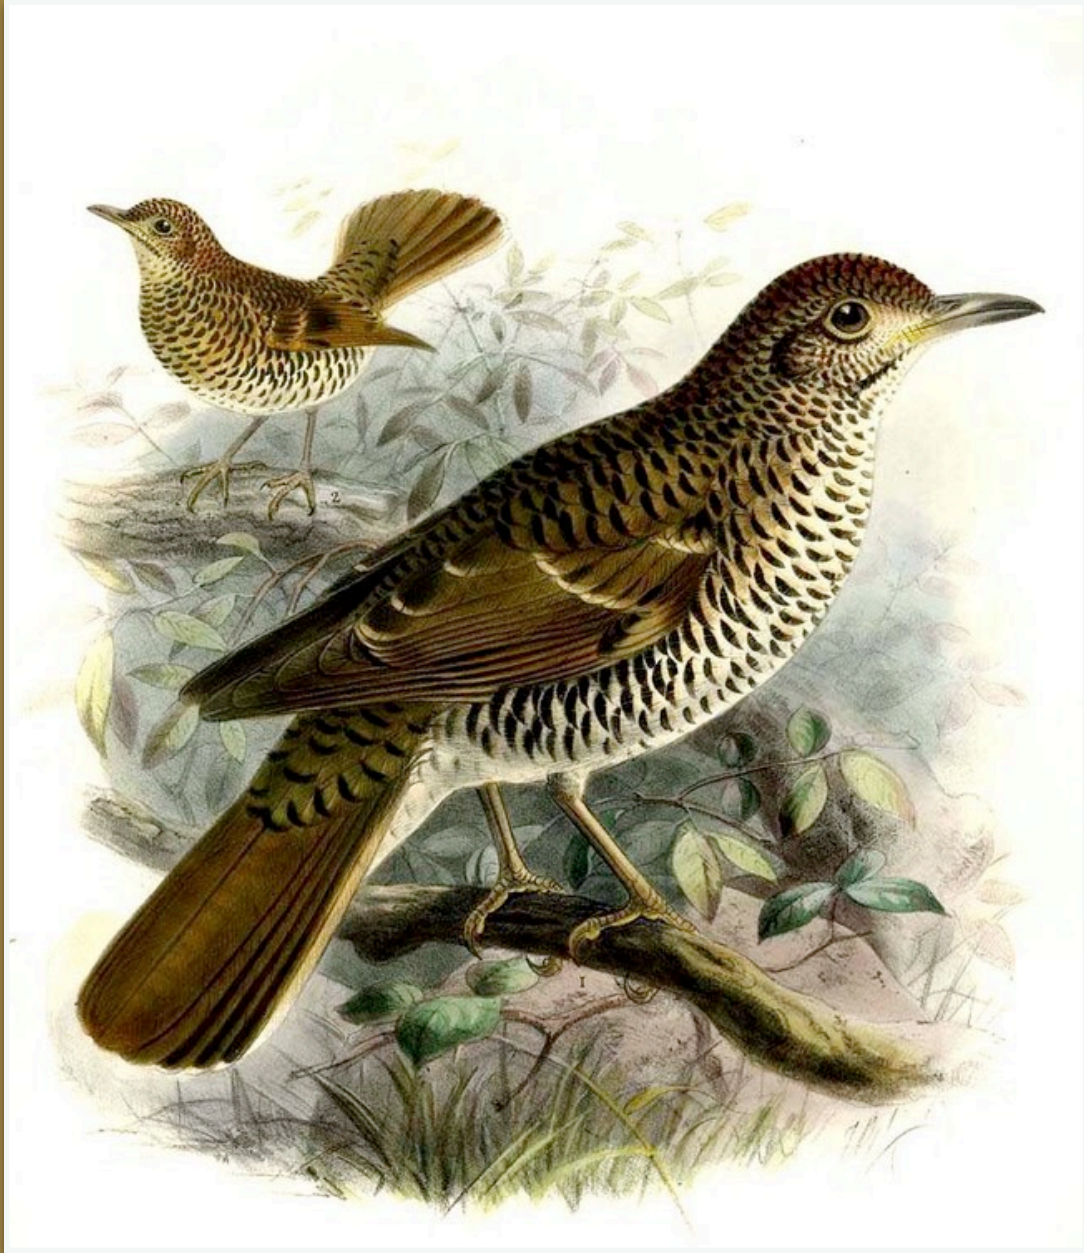

Thrush, Aztec - *Ridgwayia pinicola*

Artist: John Gerrard Keulemans

Thrush, Bassian - *Zoothera lunulata*

Source: *The Birds of Australia*, 1848, Gould

Artist: John Gould

Thrush, Bassian - *Zosterops lateralis*

Artist: John Gerrard Keulemans

Thrush, Black-billed - *Turdus ignobilis*

Artist: John Gerrard Keulemans

Ibis. 1872. PL. VII.

J.G. Keulemans del.

M.B. H. Hart sculp.

TURDUS DISSIMILIS

Thrush, Black-breasted - *Turdus dissimilis*