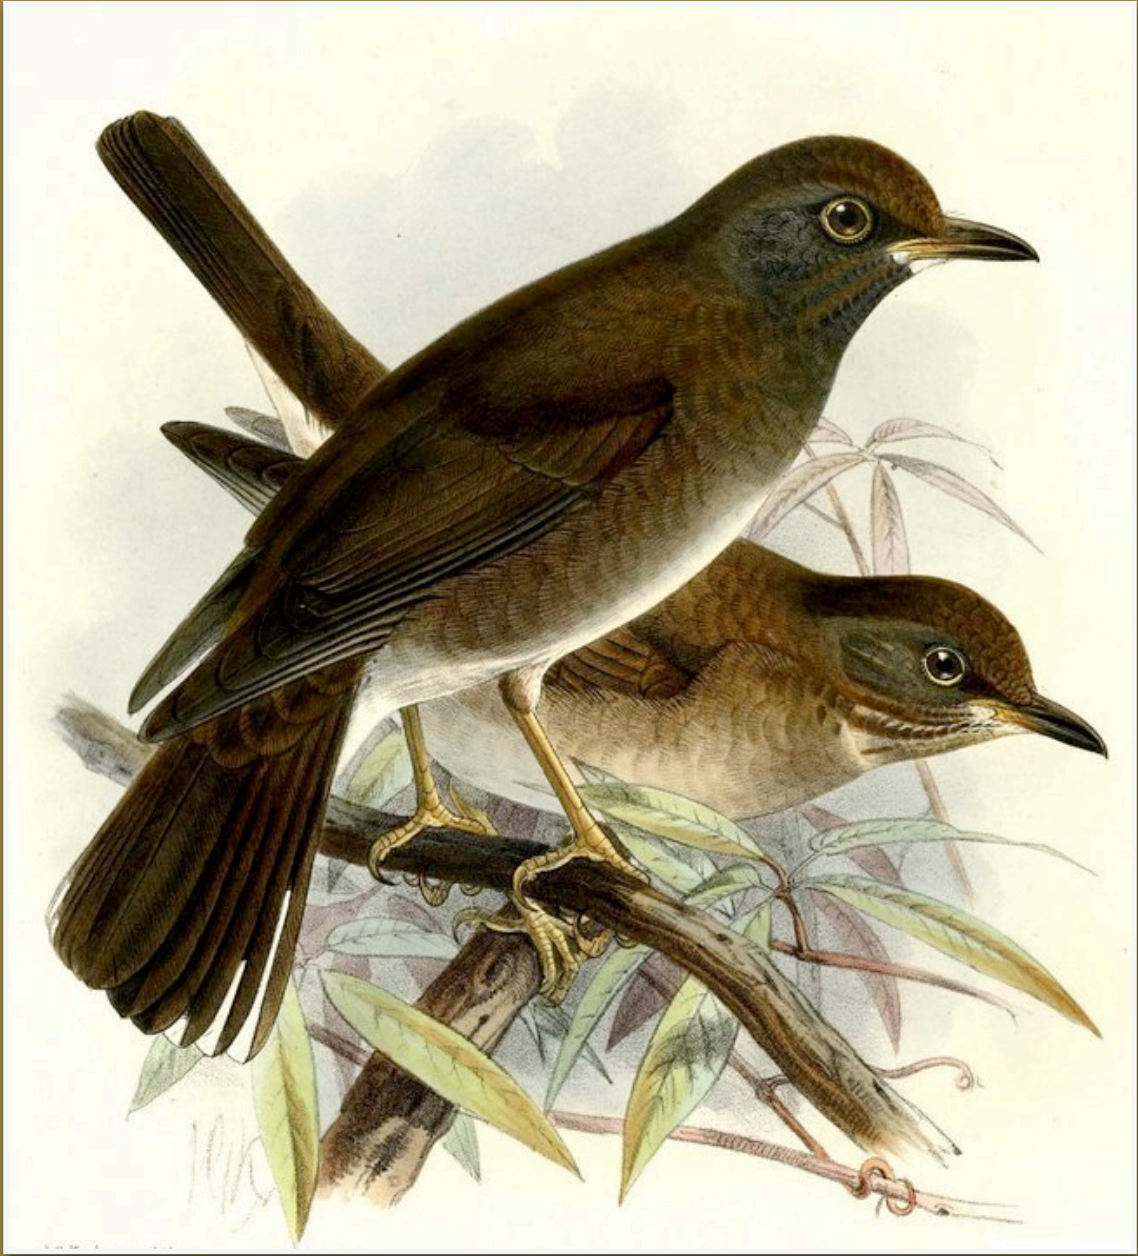

Source: *The Ibis*, 1869
Artist: J. Jennens

Thrush, Olive - *Turdus olivaceus*

Artist: Claude Finch-Davies, 1912

Thrush, Olive - *Turdus olivaceus*

Artist: John Gerrard Keulemans

Thrush, Orange-headed - *Zosterops lateralis*

Artist: John Gerrard Keulemans

Thrush, Orange-headed - *Zosterops citrina*

Artist: John Gerrard Keulemans

Thrush, Orange-headed - *Zosterops lateralis*

Artist: John Gerrard Keulemans

Thrush, Pale - *Turdus pallidus*