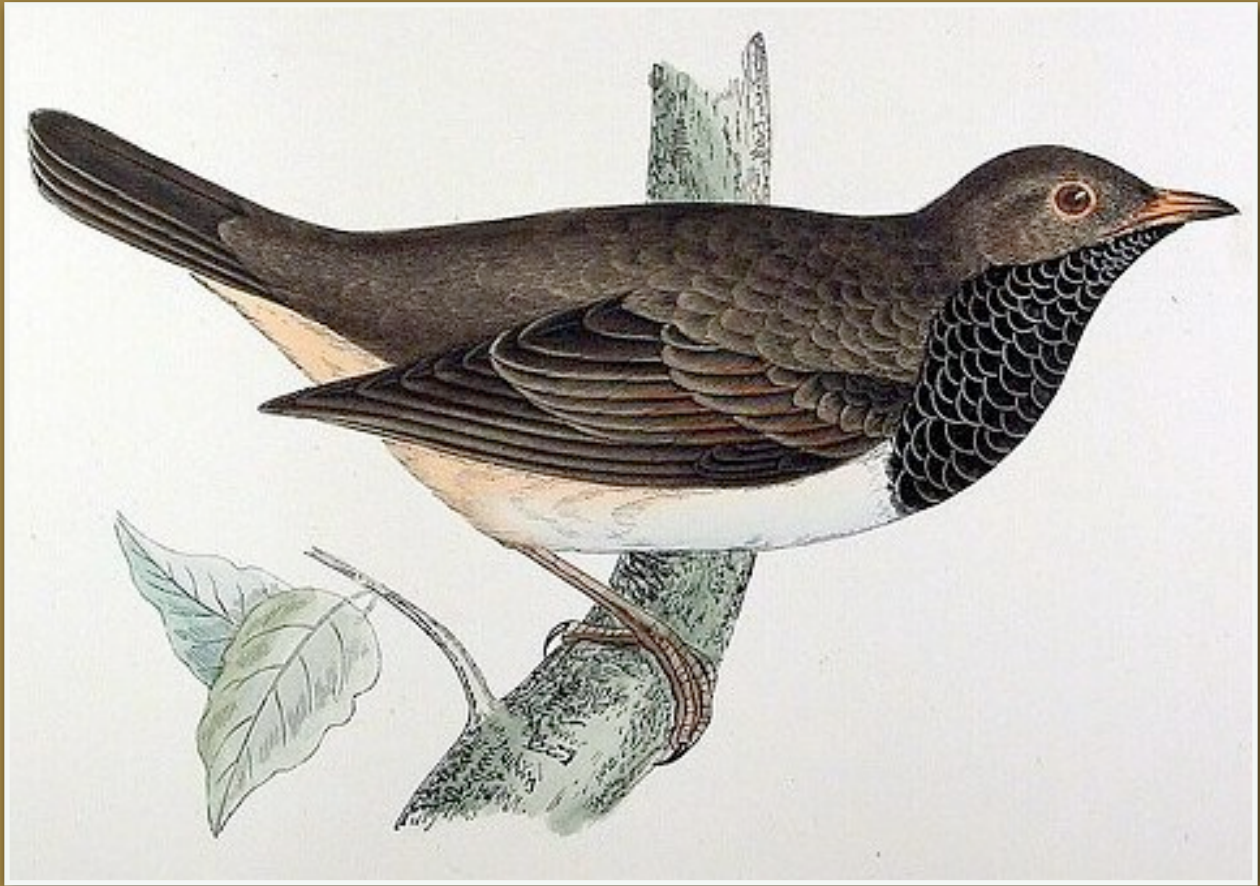

Thrush, Aztec - *Ridgwayia pinicola*

Artist: John Gerrard Keulemans

Thrush, Bassian - *Zoothera lunulata*

Source: *The Birds of Australia*, 1848, Gould

Artist: John Gould

Thrush, Bassian - *Zosterops lateralis*

Artist: John Gerrard Keulemans

Thrush, Black-billed - *Turdus ignobilis*

Artist: John Gerrard Keulemans

Ibis. 1872. PL. VII.

J.G. Keulemans del.

M.B. H. Hart sculp.

TURDUS DISSIMILIS

Thrush, Black-breasted - *Turdus dissimilis*

Source: *The Ibis*, 1872

Artist: John Gerrard Keulemans

Thrush, Black-throated - *Turdus atrogularis*

Source: *Morris's British Birds*, 1891

Ibis 1874 PI XIV.

C.O.S. del.
J.G. Keulemans. lith.

M&N Hanhart imp

TURDUS CHRYSOPLEURUS.

Thrush, Brown-headed - *Turdus chrysolaus*

Source: *The Ibis*, 1874

Artist: John Gerrard Keulemans

Thrush, Buru - *Zosteroterps dumasi*

Artist: John Gerrard Keulemans

Thrush, Chestnut-backed - *Zosterops lateralis*