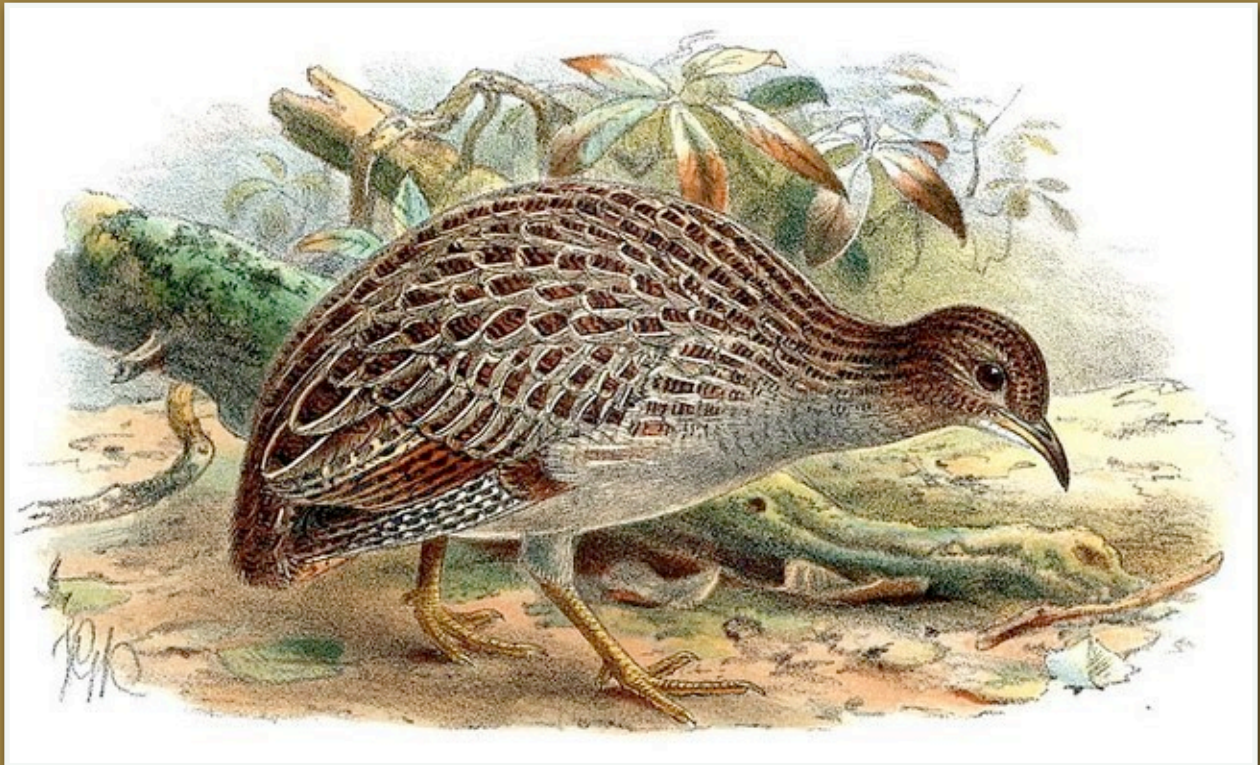

Thrush, White's - *Zoothera dauma aurea*

Source: *Birds of Great Britain*, Gould
Artist: John Gould

Thrush, White's - *Zosterops lateralis*

Artist: John Gerrard Keulemans

Thrush, White's - *Zosterops lateralis*

Artist: John Gerrard Keulemans

Thrush, Wood - *Hylocichla mustelina*

Artist: John Gerrard Keulemans

Thrush, Wood - *Hylocichla mustelina*

Artist: L. A. Fuertes, 1900

Thrush, Wood - *Hylocichla mustelina*
(Top Bird)

Source: *American Ornithology*, 1832, Wilson
Artist: Wilson

Tinamou, Chilean - *Nothoprocta perdicaria*

Artist: John Gerrard Keulemans

Tinkerbird, Yellow-fronted
Pogoniulus chrysoconus xanthostictus
(Bottom Bird)