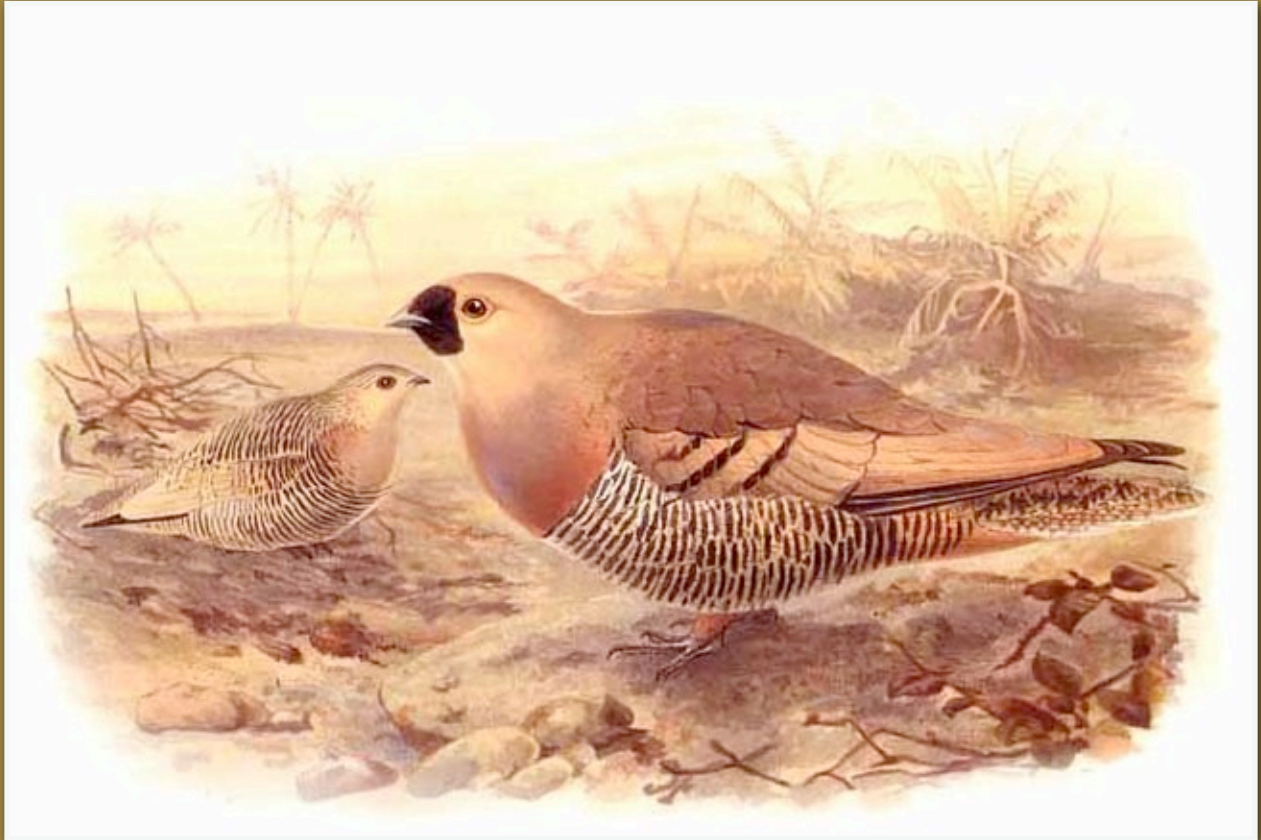

Source: *A Monograph of the Trochillidae*, 1881, Gould  
Artist: John Gould

Sabrewing, (Dusky) Gray-breasted  
*Campylopterus largipennis obscurus*

Source: *A Monograph of the Trochillidae*, 1881, Gould  
Artist: John Gould

*Saddleback - Philesturnus carunculatus*

Source: *Birds of New Zealand*, 1873, Buller

*Sage-Grouse, Greater*  
*Centrocercus urophasianus*

Source: *A Monograph of the Tetraoninae*, 1885, Elliot

Sandgrouse, Black-bellied - *Pterocles orientalis*  
Middle Bird

Source: *Naturgeschichte der Vögel Mitteleuropas*, 1905, Naumann

Sandgrouse, Chestnut-bellied  
*Pterocles exustus*  
Bird at Right

Source: *Naturgeschichte der Vögel Mitteleuropas*, 1905, Naumann

**Sandgrouse, Four-banded**  
*Pterocles quadricinctus*

**Source:** *Album of Abyssinian...*, 1930, Fuertes  
**Artist:** L. A. Fuertes

**Sandgrouse, Lichtenstein's**  
*Pterocies lichtensteinii*

**Source: *Indian Sporting Birds, 1915***

**Sandgrouse, Madagascar**  
*Pterocies personatus*