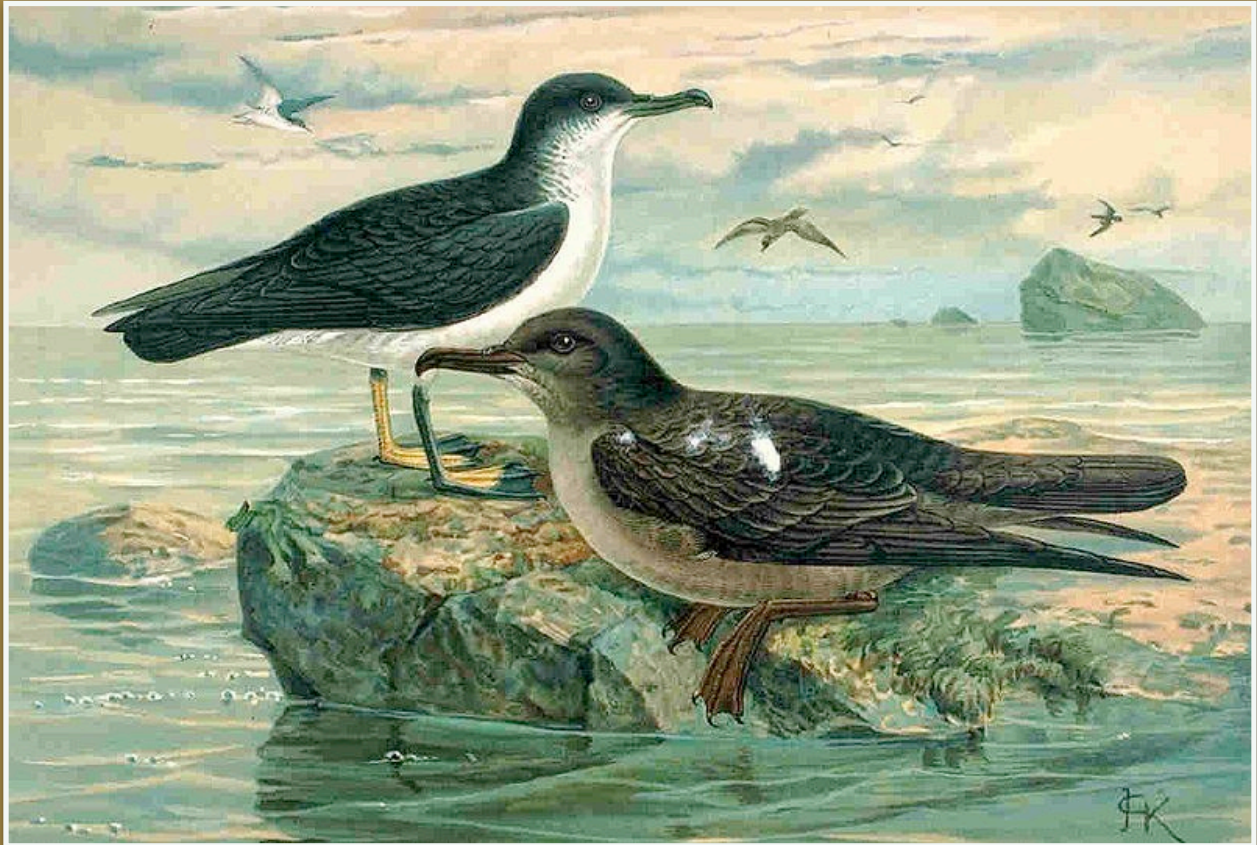

**Source: *The Avifauna of the Laysan Islands*, 1900, Rothschild**  
**Artist: John Gerrard Keulemans**

Shearwater, Fluttering - *Puffinus gavia*

Source: *A Monograph of the Petrels*, 1910, Godman  
Artist: John Gerrard Keulemans

Shearwater, Little - *Puffinus assimilis*

Source: *The Birds of Australia*, 1848, Gould  
Artist: John Gould

Shearwater, Manx - *Puffinus puffinus*  
(Bird at Left)

Source: *Naturgeschichte der Vögel Mitteleuropas*, 1905, Naumann  
Artist: John Gerrard Keulemans

**Shearwater, Pink-footed - *Puffinus creatopus***

**Source: *The Birds of Australia*, 1848, Gould  
Artist: John Gould**

Shearwater, Short-tailed - *Puffinus tenuirostris*

Source: *The Birds of Australia*, 1848, Gould  
Artist: John Gould

Shearwater, Sooty - *Puffinus griseus*  
(Bird at Right)

Source: *Naturgeschichte der Vögel Mitteleuropas*, 1905, Naumann  
Artist: John Gerrard Keulemans

Shearwater, Wedge-tailed - *Puffinus pacificus*