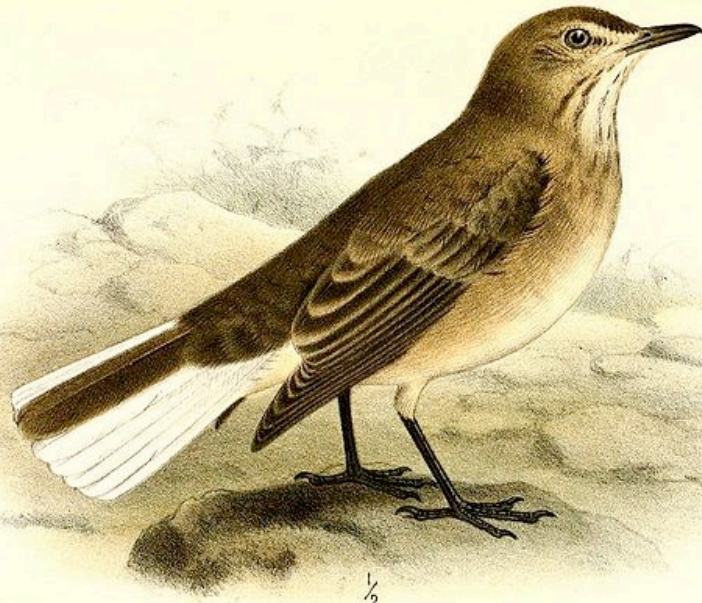

**Shrike-Tit, Crested - *Falcunculus frontatus***

**Source: *The Birds of Australia*, 1848, Gould  
Artist: John Gould**

**Shrike-Tit, Crested - *Falcunculus frontatus leucogaster***

**Source: *The Birds of Australia*, 1848, Gould  
Artist: John Gould**

**Shrike-Tyrant, Black-billed - *Agiornis montanus***

**Source: *Birds Part 3, No. 2, The Zoology of the Voyage of H.M.S. Beagle*, 1839, Darwin**  
**Artist: John Gould**

J. Smit del. et lith.

*Agiornis insolens.*