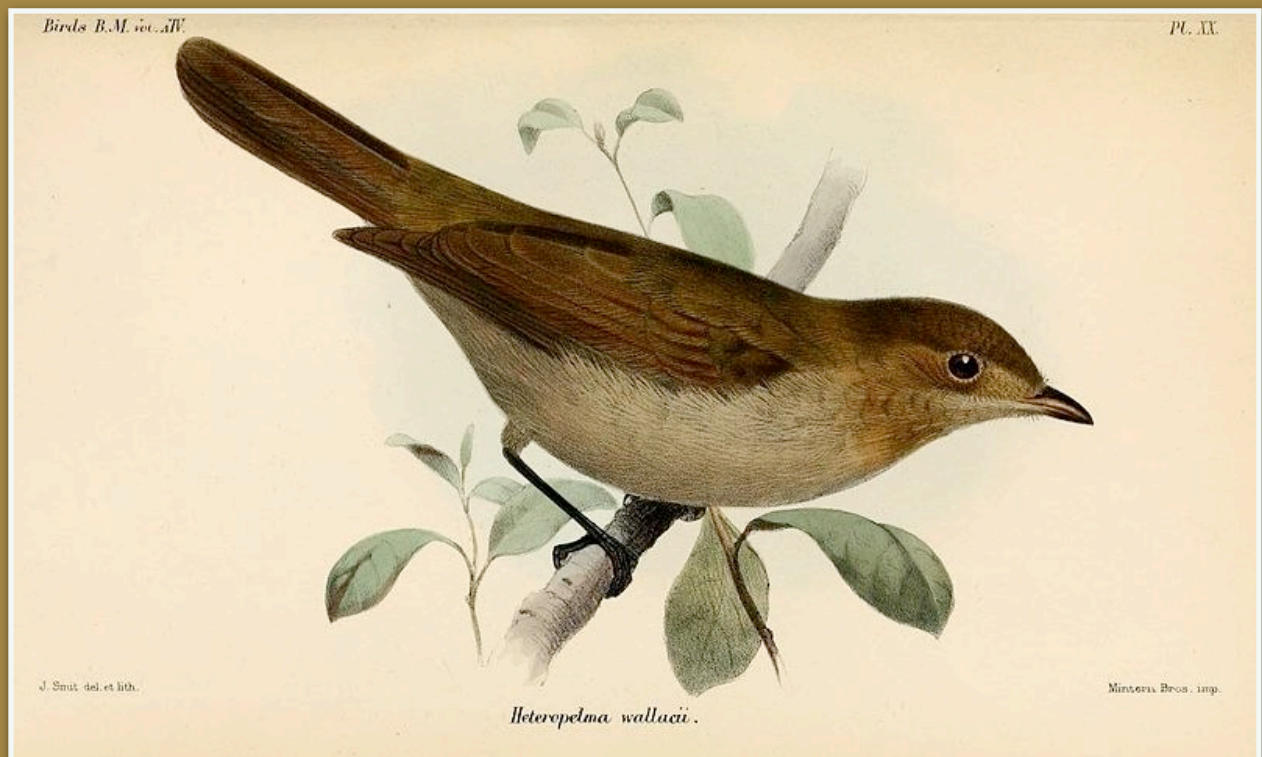

Artist: L. A. Fuertes

YELLOW-BELLIED SAPSUCKER  
\* 146-116.

Sapsucker, Yellow-bellied - *Sphyrapicus varius*

Source: *Bird Neighbors*, 1897

Satinbird, Antenna - *Cnemophilus macgegorii*

Artist: Richard Bowdler Sharpe

Ibis. 1895. Pl. VIII.

J. G. Keulemans del et lith.

Mitsers Bros. imp.

LORIA MARLE, ♂ et ♀.

Satinbird, Velvet - *Cnemophilus loriae*

Source: *The Ibis*, 1895

Artist: John Gerrard Keulemans

Scaup, Greater - *Aythya marila*

Source: *Handbook to the Birds of Great Britain*, 1896

**Scaup, Greater - *Aythya marila***

**Artist: L. A. Fuertes**

NEW-ZEALAND SCAUP.  
FULIGULA NOVE ZEALANDIE.

BLUE DUCK.  
HYMENOLEMUS MALACORNYNCHUS.

(TWO-FIFTHS NATURAL SIZE)

**Scaup, New Zealand - *Aythya novaseelandiae***

**Source: *A History of the Birds of New Zealand*, 1888, Buller**

**Schiffornis, Thrush-like - *Schiffornis turdina***

**Source: *Catalogue of the Birds in the British Museum, Vol. 14, 1888***