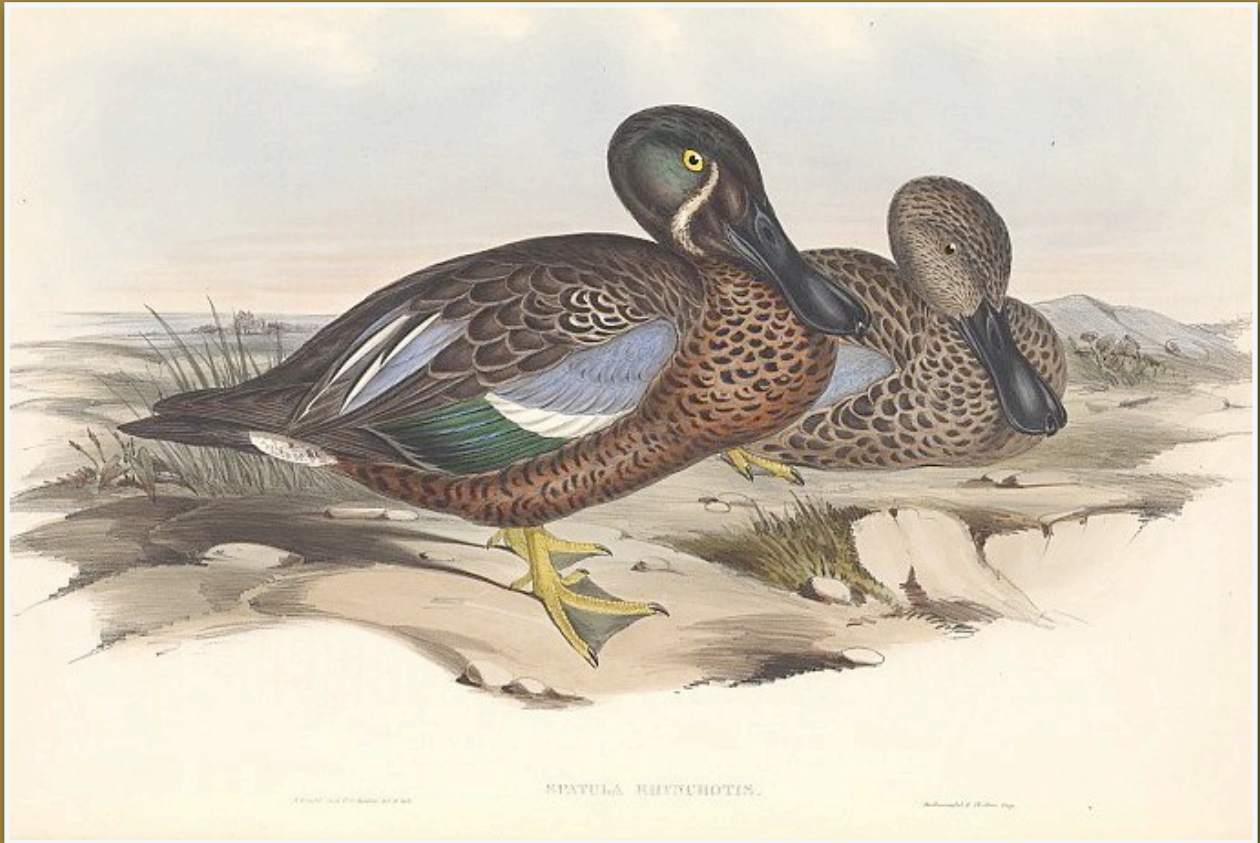

**Source: United States Exploring Expedition 1838-42**

Shining-Parrot, Masked - *Prosopiea personata*

Source: *Proceedings of the Zoological Society of London*, 1848  
Artist: Benjamin Waterhouse Hawkins

PLATYCERCUS TABUENSIS.

Tabuan Parrakeet.

**Shining-Parrot, Red - *Prosopiea tabuensis***

**Source: *Illustrations of the Family of Psittacidae*, 1832, Lear  
Artist: Edward Lear**

**Shortwing, White-browed**  
*Brachypteryx montana*

**Artist: John Gerrard Keulemans**

**Shoveler, Australasian - *Anas r. rhynchotis***

**Source: *The Birds of Australia*, 1848, Gould  
Artist: John Gould**

Shoveler, Australasian - *Anas rhynchos variegata*