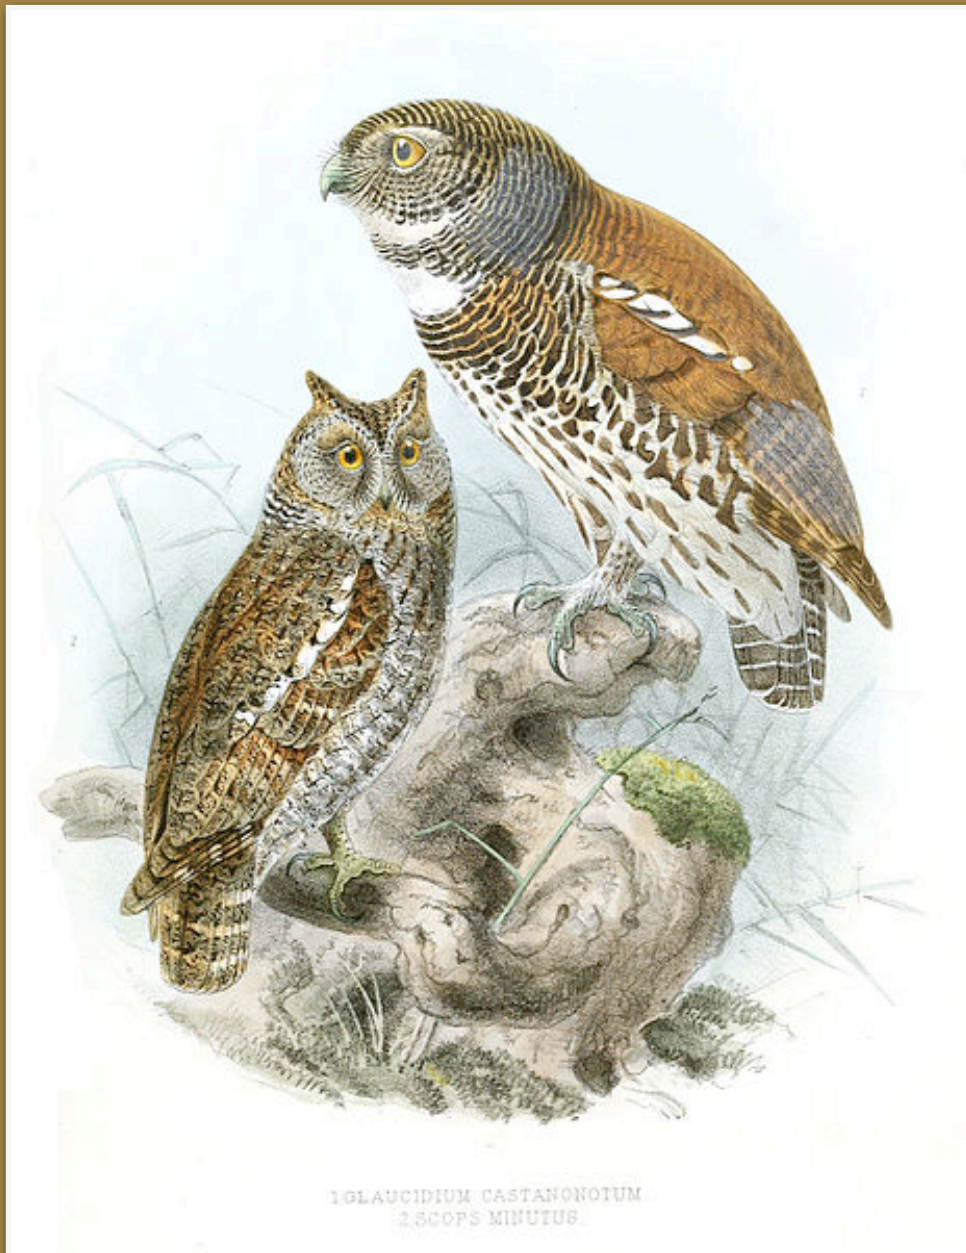

POMATORHINUS SCHISTICEPS

**Scimitar-Babbler, White-browed**  
***Pomatorhinus schisticeps***

**Source: *The Ibis*, 1878**  
**Artist: John Gerrard Keulemans**

Scops-Owl, Eurasian - *Otus scops*

Source: *Naturgeschichte der Vögel Mitteleuropas*, 1899, Naumann

Scops-Owl, Moluccan - *Otus magicus*

Artist: John Gerrard Keulemans

**Scops-Owl, Mountain - *Otus spellocephalus***

**Artist: John Gerrard Keulemans**

Scops-Owl, Oriental - *Otus sunia leggei*  
(Left Bird)

Source: *A History of the Birds of Ceylon, Volume 1, 1878*  
Artist: John Gerrard Keulemans

Scops-Owl, Pallid - *Otus brucei*

Artist: John Gerrard Keulemans

**Scoter, (Black) Common - *Melanitta nigra***