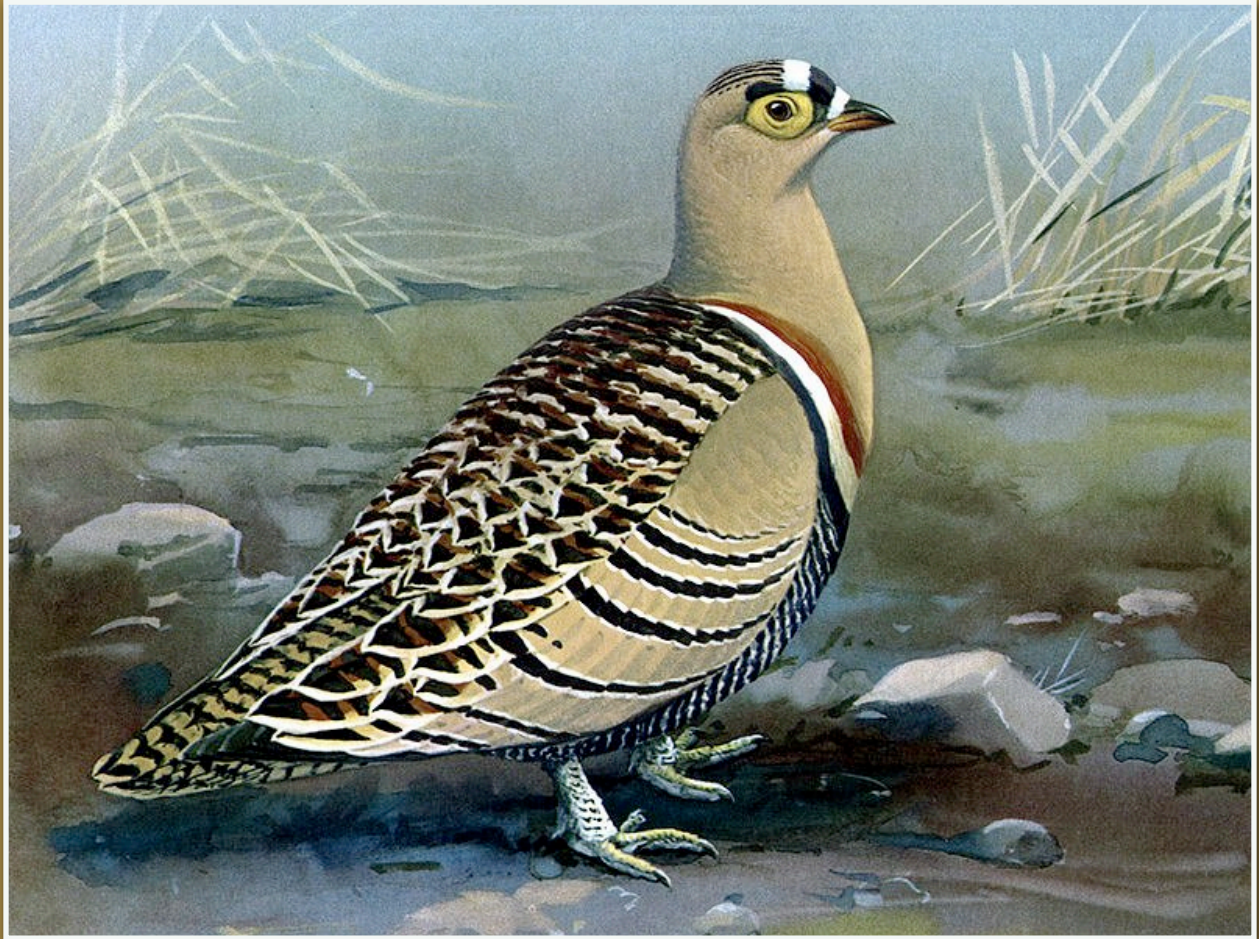

Source: *A Monograph of the Trochillidae*, 1881, Gould  
Artist: John Gould

Sabrewing, (Dusky) Gray-breasted  
*Campylopterus largipennis obscurus*

Source: *A Monograph of the Trochillidae*, 1881, Gould  
Artist: John Gould

*Saddleback - Philesturnus carunculatus*

Source: *Birds of New Zealand*, 1873, Buller

*Sage-Grouse, Greater*  
*Centrocercus urophasianus*

Source: *A Monograph of the Tetraoninae*, 1885, Elliot

Sandgrouse, Black-bellied - *Pterocles orientalis*  
Middle Bird

Source: *Naturgeschichte der Vögel Mitteleuropas*, 1905, Naumann

Sandgrouse, Chestnut-bellied  
*Pterocles exustus*  
Bird at Right

Source: *Naturgeschichte der Vögel Mitteleuropas*, 1905, Naumann

**Sandgrouse, Four-banded**  
*Pterocles quadricinctus*

**Artist: John Gerrard Keulemans**

Sandgrouse, Painted - *Pterocles indicus*  
Lower Right

Artist: Ustad Mansur. c 1625

**Sandgrouse, Painted - *Pterocies indicus***

**Source: *The Game-Birds of India, Burma, and Ceylon Volume 2 - 1921***