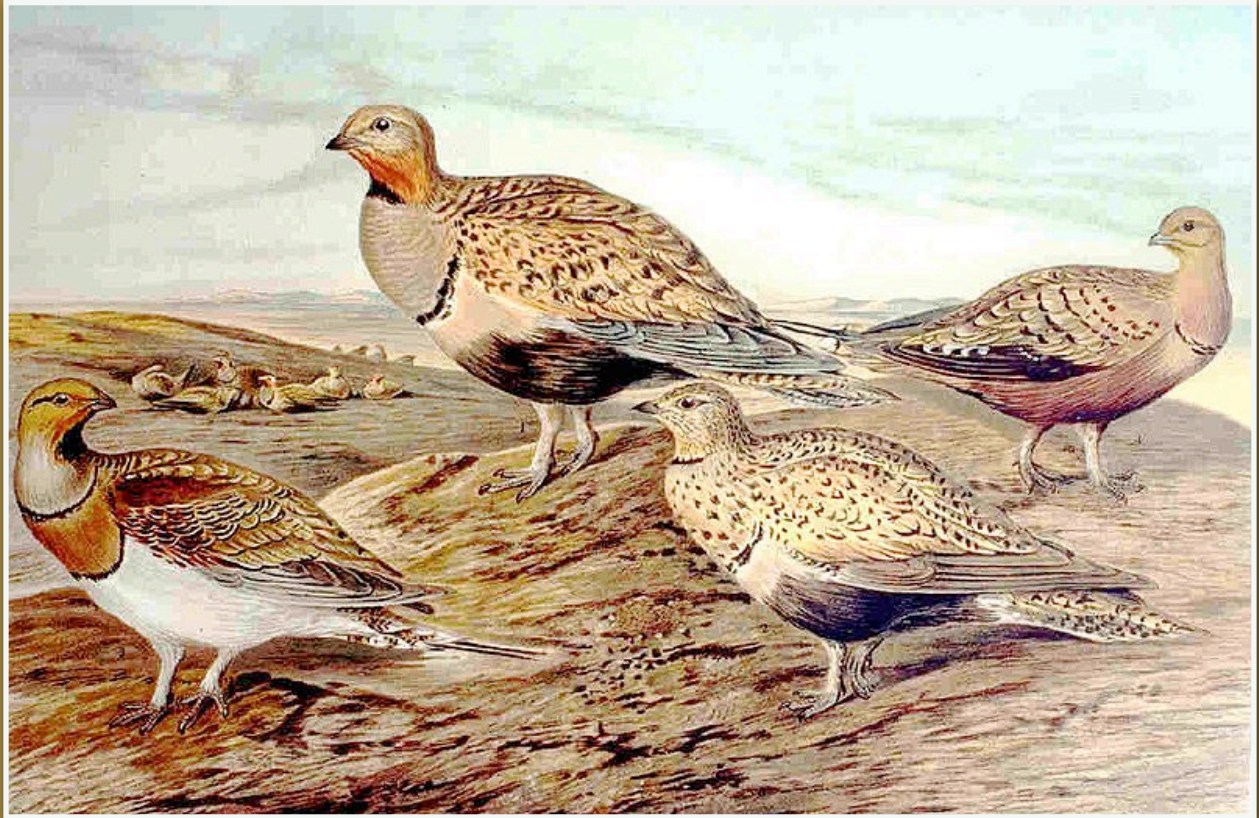

Source: *A Monograph of the Trochillidae*, 1881, Gould  
Artist: John Gould

Sabrewing, (Dusky) Gray-breasted  
*Campylopterus largipennis obscurus*

Source: *A Monograph of the Trochillidae*, 1881, Gould  
Artist: John Gould

*Saddleback - Philesturnus carunculatus*

Source: *Birds of New Zealand*, 1873, Buller

*Sage-Grouse, Greater*  
*Centrocercus urophasianus*

Source: *A Monograph of the Tetraoninae*, 1885, Elliot

Sandgrouse, Black-bellied - *Pterocles orientalis*  
Middle Bird

Source: *Naturgeschichte der Vögel Mitteleuropas*, 1905, Naumann

Sandgrouse, Chestnut-bellied  
*Pterocles exustus*  
Bird at Right

Source: *Naturgeschichte der Vögel Mitteleuropas*, 1905, Naumann

**Sandgrouse, Four-banded**  
*Pterocles quadricinctus*