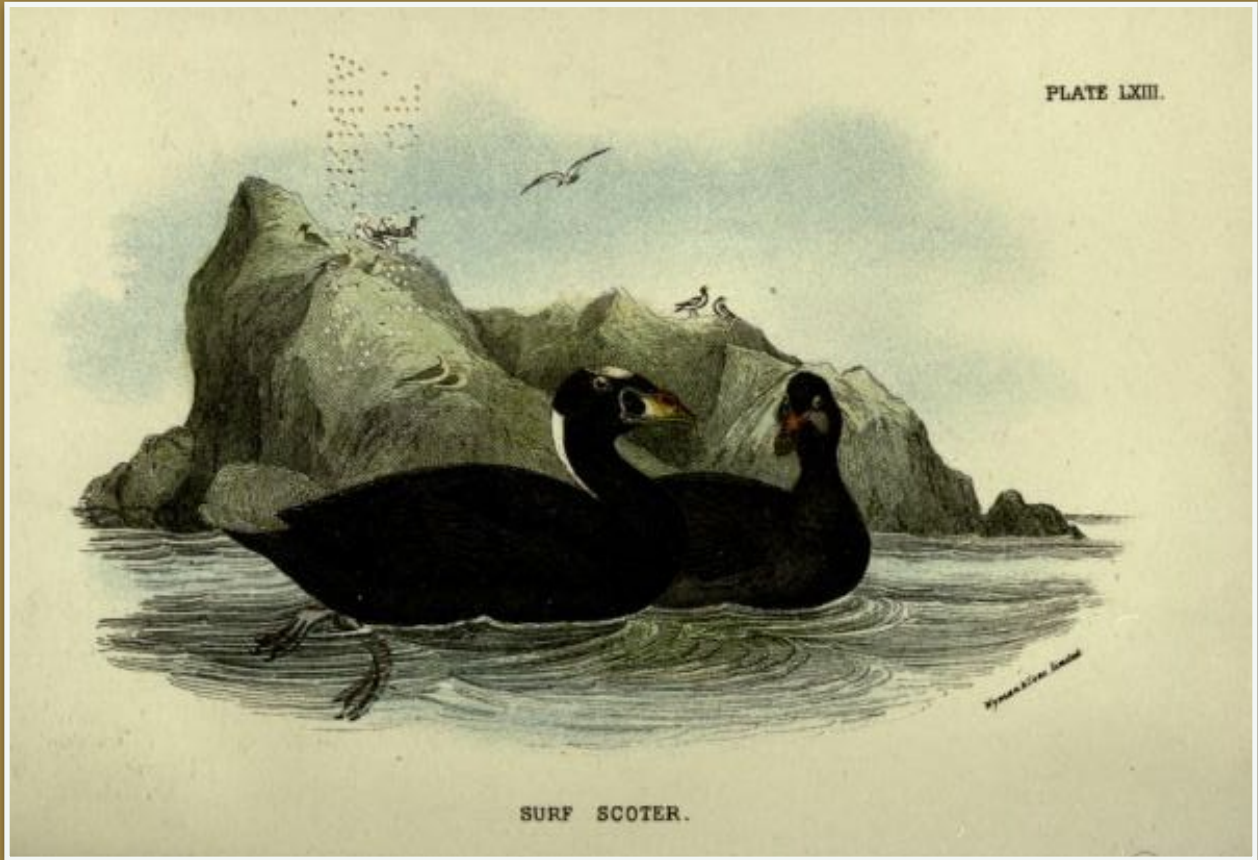

Scops-Owl, Moluccan - *Otus magicus*

Artist: John Gerrard Keulemans

**Scops-Owl, Mountain - *Otus spellocephalus***

**Artist: John Gerrard Keulemans**

Scops-Owl, Oriental - *Otus sunia leggei*  
(Left Bird)

Source: *A History of the Birds of Ceylon, Volume 1, 1878*  
Artist: John Gerrard Keulemans

Scops-Owl, Pallid - *Otus brucei*

Artist: John Gerrard Keulemans

**Scoter, (Black) Common - *Melanitta nigra***

**Source: *Naturgeschichte der Vögel Mitteleuropas*, 1905, Naumann**

Scoter, Surf - *Melanitta perspicillata*

Source: *Handbook to the Birds of Great Britain*, 1896

**Scoter, Surf - *Melanitta perspicillata***

**Source: *Key to North American Birds*, 1900, Fuertes**

**Artist: L. A. Fuertes**

Scoter, Velvet - *Melanitta fusca*

Source: *The Birds of Great Britain*, Gould  
Artist: John Gould

**Scoter, White-winged - *Melanitta deglandi***