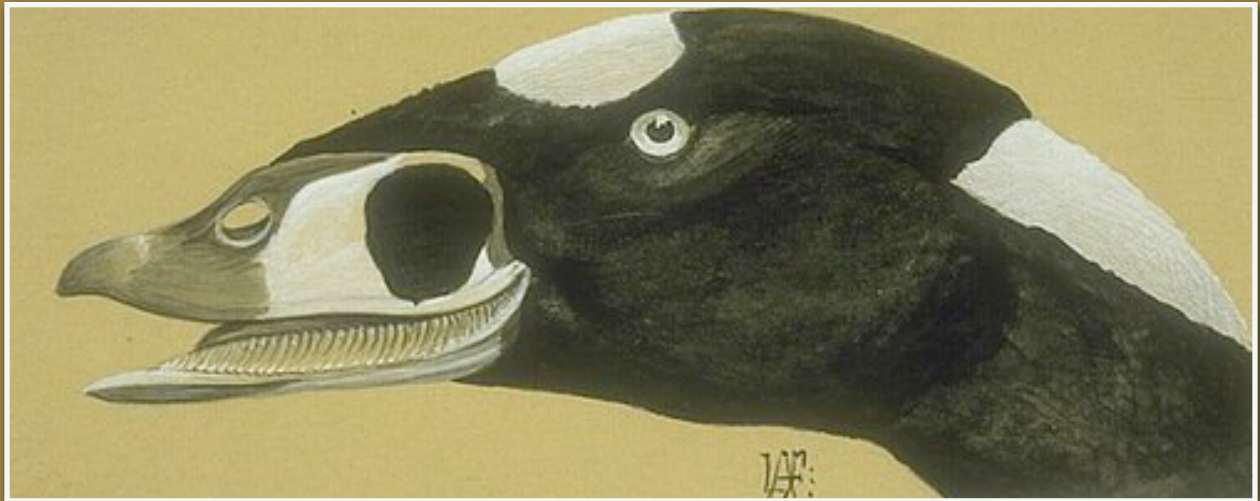

Scops-Owl, Moluccan - *Otus magicus*

Artist: John Gerrard Keulemans

**Scops-Owl, Mountain - *Otus spellocephalus***

**Artist: John Gerrard Keulemans**

Scops-Owl, Oriental - *Otus sunia leggei*  
(Left Bird)

Source: *A History of the Birds of Ceylon, Volume 1, 1878*  
Artist: John Gerrard Keulemans

Scops-Owl, Pallid - *Otus brucei*

Artist: John Gerrard Keulemans

**Scoter, (Black) Common - *Melanitta nigra***

**Source: *Naturgeschichte der Vögel Mitteleuropas*, 1905, Naumann**

Scoter, Surf - *Melanitta perspicillata*

Source: *Handbook to the Birds of Great Britain*, 1896

**Scoter, Surf - *Melanitta perspicillata***