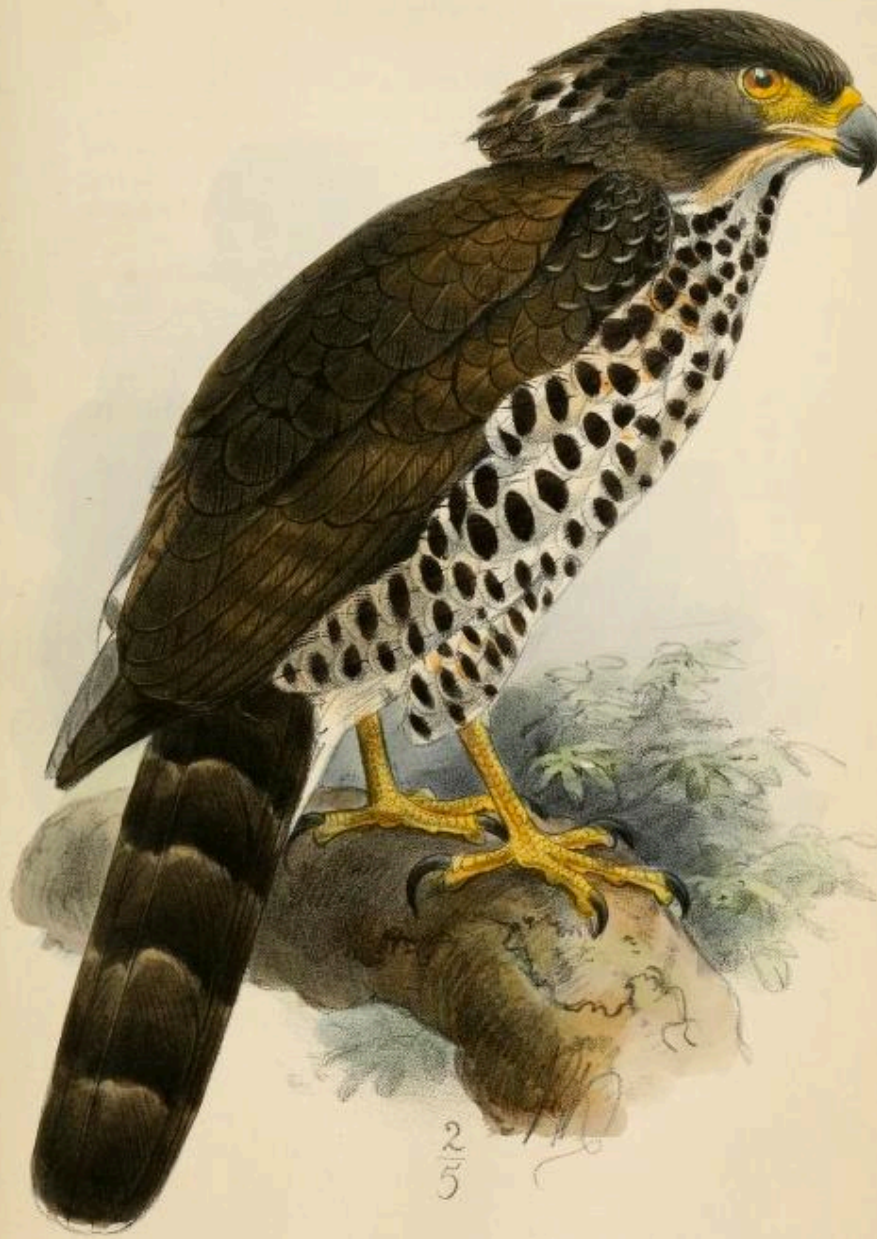

Source: *The Ibis*, 1871

Artist: John Gerrard Keulemans

**Seedeater, White-naped**  
***Dolospingus fringilloides***

**Source: *The Ibis*, 1871**

**Artist: John Gerrard Keulemans**

GREY SINGING-PINCH, (*Serinus leucopygius*) ♂.  
ALARIO-FINCH, (*Alario alario*) ♂, ♀.

Seed-eater, White-rumped - *Serinus leucopygius*  
(Top Bird)

Source: *Foreign Finches in Captivity*, 1899  
Artist: Frohawk

**Seed-eater, White-throated  
*Sporophila albigularis*  
(Top Two Birds)**

**Source: *Foreign Finches in Captivity*, 1899  
Artist: Frohawk**

**Serpent-Eagle, Congo - *Dryotriochis spectabilis***

**Artist: John Gerrard Keulemans**

Ibis, 1878. Pl. I

J.G. Keulemans lith.

H. Hart imp.

DRYOTRIORCHIS SPECTABILIS.

**Serpent-Eagle, Congo - *Dryotriorchis spectabilis***