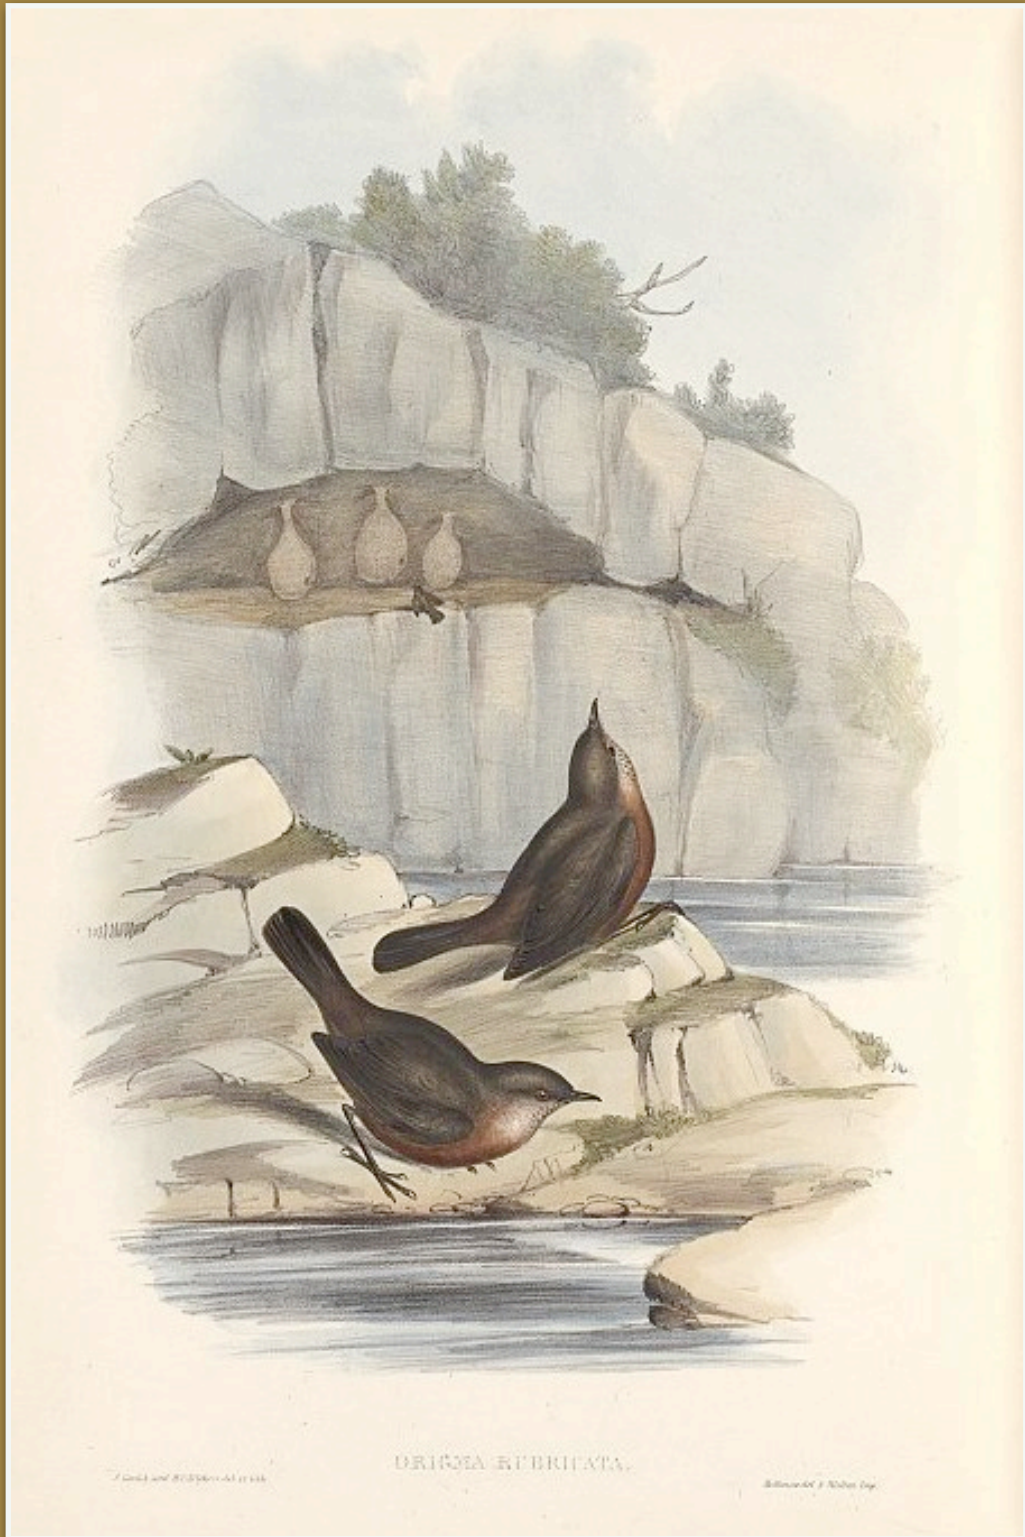

Rock-Pigeon, White-quilled
Petrophassa albipennis

Source: *The Birds of Australia*, 1848, Gould
Artist: John Gould

Ibis 1863. Pl. 1

L. G. 11th

M. & N. Hanhart. In.

OROCETES GULARIS.

Rock-Thrush, White-throated - *Monticola gularis*

Source: *The Ibis*, 1863

ORIGMA RUBRICATA.

Rockwarbler - *Origma solitaria*

Source: *The Birds of Australia*, 1848, Gould
Artist: John Gould

Rockwren, New Zealand - *Xenicus gilviventris*

Artist: John Gerrard Keulemans

Roller, Blue-bellied - *Coracias cyanogaster*

Artist: John Gerrard Keulemans

Roller, Blue-throated - *Eurystomus gularis*

Artist: John Gerrard Keulemans

Roller, Cuckoo - *Leptosomus discolor*

Artist: John Gerrard Keulemans