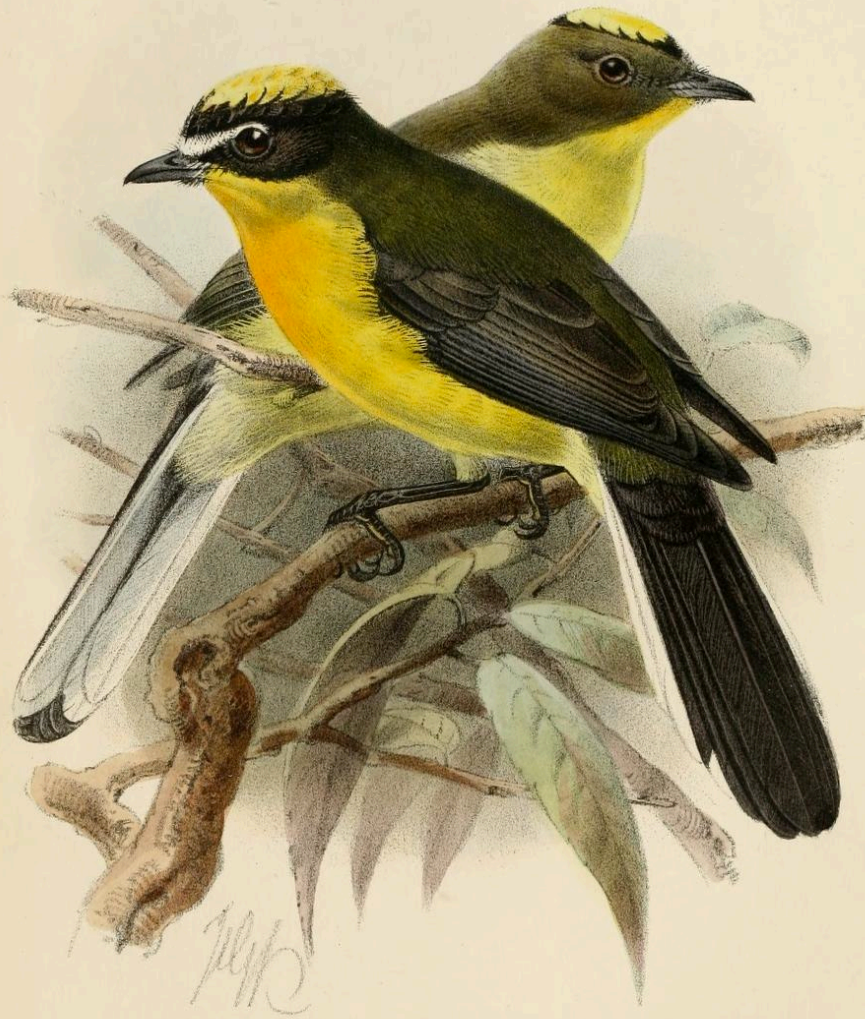

Artist: William MacGillvray

Redstart, Moussier's - *Phoenicurus moussieri*

Source: *The Ibis*, 1860

Redstart, White-bellied
Hodgsonius phaenicuroides

Artist: John Gerrard Keulemans

Ibis. 1887. Pl. IV.

J.G. Keulemans lith.

Hanhart imp.

SETOPHAGA FLAVIVERTEX.

Redstart, Yellow-crowned
Myioborus flavivertex

Source: *The Ibis*, 1887
Artist: John Gerrard Keulemans

Redthroat - *Pyrrholaemus brunneus*

Source: *The Birds of Australia*, 1848, Gould

Artist: John Gould

Redwing - *Turdus iliacus*

**Source: *The Birds of Great Britain*, 1873, Gould
Artist: John Gould**

Redwing - *Turdus iliacus*

Source: *Our Birds in House and Garden*, 1876 (*Onze vogels in huis en tuin*)