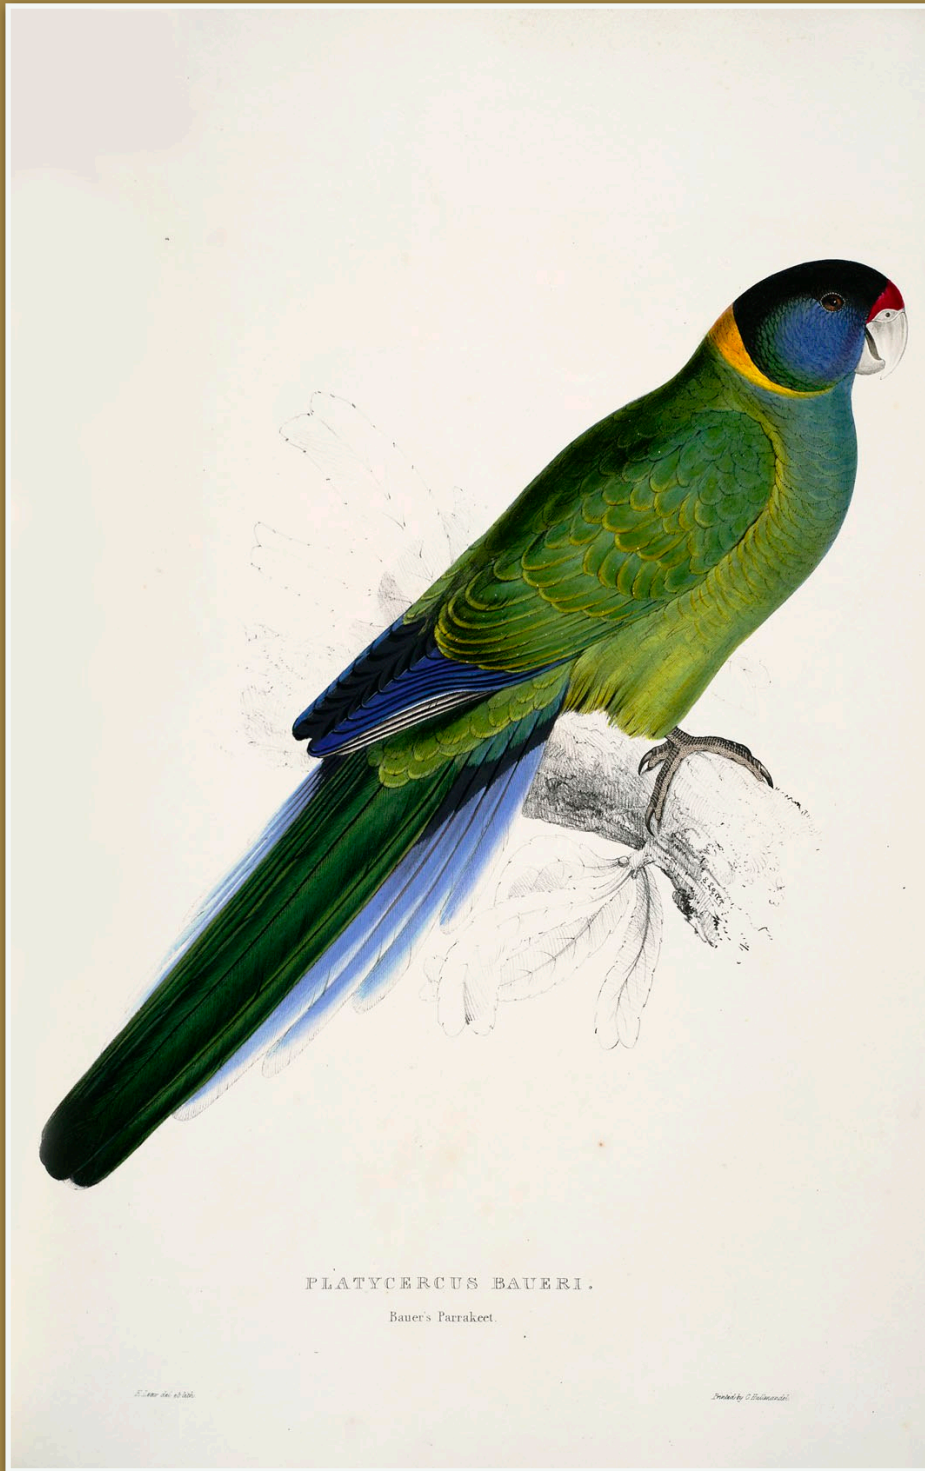

Source: *A History of the Birds of New Zealand*, 1888, Buller
Artist: Joseph Smit

Ringneck, Australian - *Barnardius z. zonarius*

**Source: *The Birds of Australia*, 1848, Gould
Artist: John Gould**

Ringneck, Australian - *Barnardius zonarius semitorquatus*

**Source: *The Birds of Australia*, 1848, Gould
Artist: John Gould**

PLATYTERCUS BARNARDI: Fig. 8. Hoop

J. Gould and W. Beecher del. & sculp.

J. Bonaparte sculp.

Ringneck, Australian - *Barnardius zonarius barnardi*

**Source: *The Birds of Australia*, 1848, Gould
Artist: John Gould**

Ringneck, Australian - *Barnardius zonarius semitorquatus*

**Source: *Illustrations of the Family of Psittacidae*, 1832, Lear
Artist: Edward Lear**

Ringneck, Australian - *Barnardius z. zonarius*

Source: *Illustrations of the Family of Psittacidae*, 1832, Lear
Artist: Edward Lear

Ringneck, Australian - *Barnardius zonarius*
(Bottom View of Bird - No. 9)