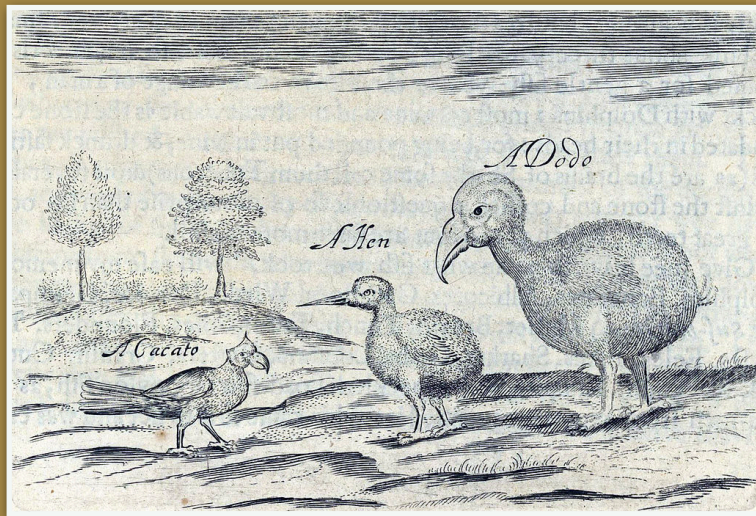

Rail, Red (center) - *Aphanapteryx bonasia* (Extinct)

Artist: Thomas Herbert, 1634