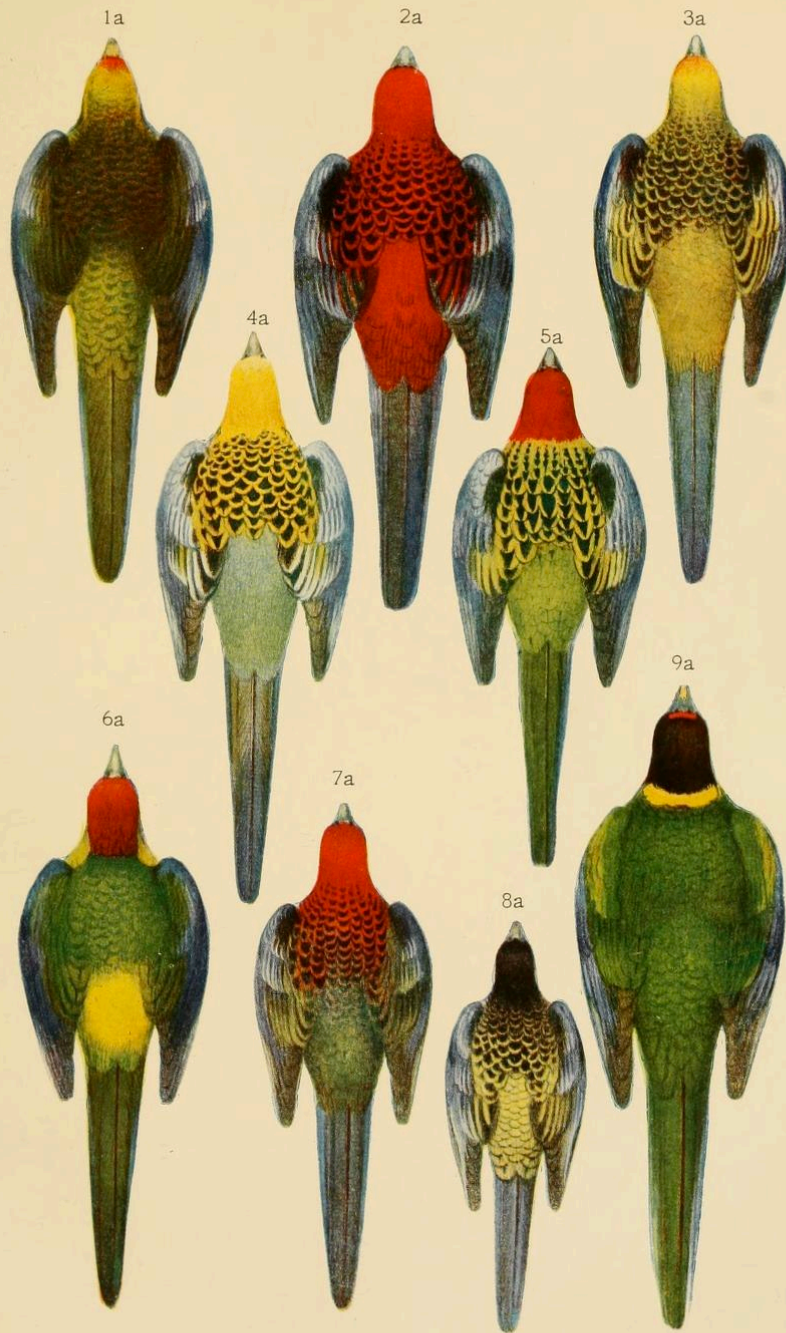

Source: *The Birds of Australia*, 1848, Gould
Artist: John Gould

PLATYCERCUS ADELAIDAE, Gould

Rosella, Common - *Platycercus e. elegans* x *P. e. flaveolus*

Source: *The Birds of Australia*, 1848, Gould
Artist: John Gould

Rosella, (Yellow Crimson) Common - *Platycercus e. flaveolus*

**Source: *The Birds of Australia*, 1848, Gould
Artist: John Gould**

AUSTRALIAN

MENPES PRESS, WATFORD.

Rosella, Common - *Platycercus elegans*
No. 2 is bottom view

Source: *The Ibis*, 1918

PARROTS.

H. Grönvold, del.

Rosella, Common - *Platycercus elegans*
No. 2a is top view

Source: *The Ibis*, 1918

Rosella, Eastern - *Platyercus eximius*

Source: *The Birds of Australia*, 1848, Gould
Artist: John Gould

Rosella, Eastern - *Platyercus eximius*
Intergrade with ?

Source: *The Birds of Australia*, 1848, Gould
Artist: John Gould

Rosella, Eastern - *Platyercus eximius*
Intergrade with ? or color phase ?

Source: *The Birds of Australia*, 1848, Gould
Artist: John Gould