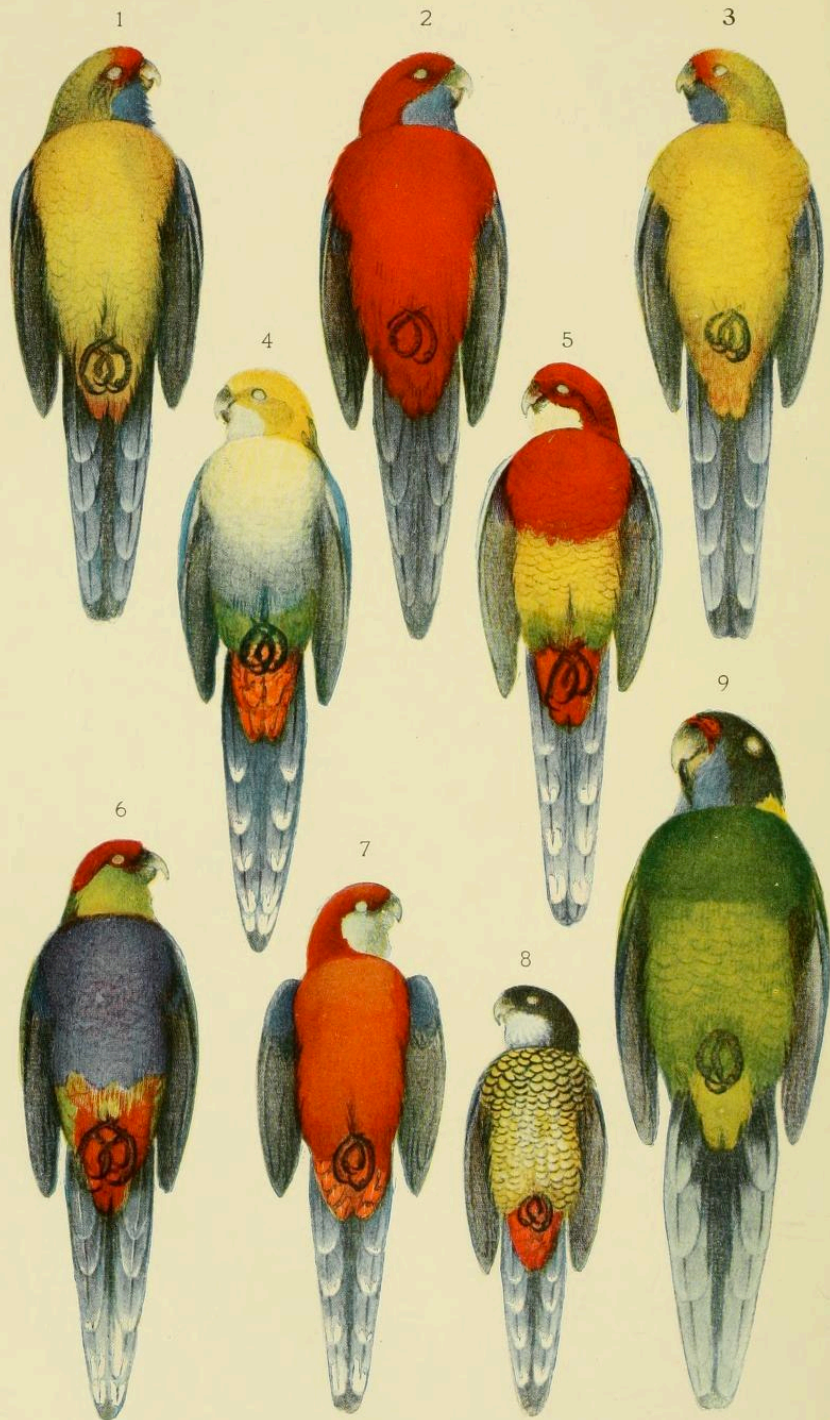

Source: *Naturgeschichte der Vögel Mitteleuropas*, 1905

Rosefinch, Red-fronted
Carpodacus puniceus puniceus

Source: *The Ibis*, 1922

Rosefinch, Red-mantled
Carpodacus rhodochlamys

Source: *Birds of Asia*, 1854, Gould
Artist: John Gould

Source: *The Birds of Australia*, 1848, Gould
Artist: John Gould

PLATYCERCUS ADELAIDAE, Gould

Rosella, Common - *Platycercus e. elegans* x *P. e. flaveolus*

Source: *The Birds of Australia*, 1848, Gould
Artist: John Gould

Rosella, (Yellow Crimson) Common - *Platycercus e. flaveolus*

**Source: *The Birds of Australia*, 1848, Gould
Artist: John Gould**

AUSTRALIAN

MENPES PRESS, WATFORD.

Rosella, Common - *Platycercus elegans*
No. 2 is bottom view