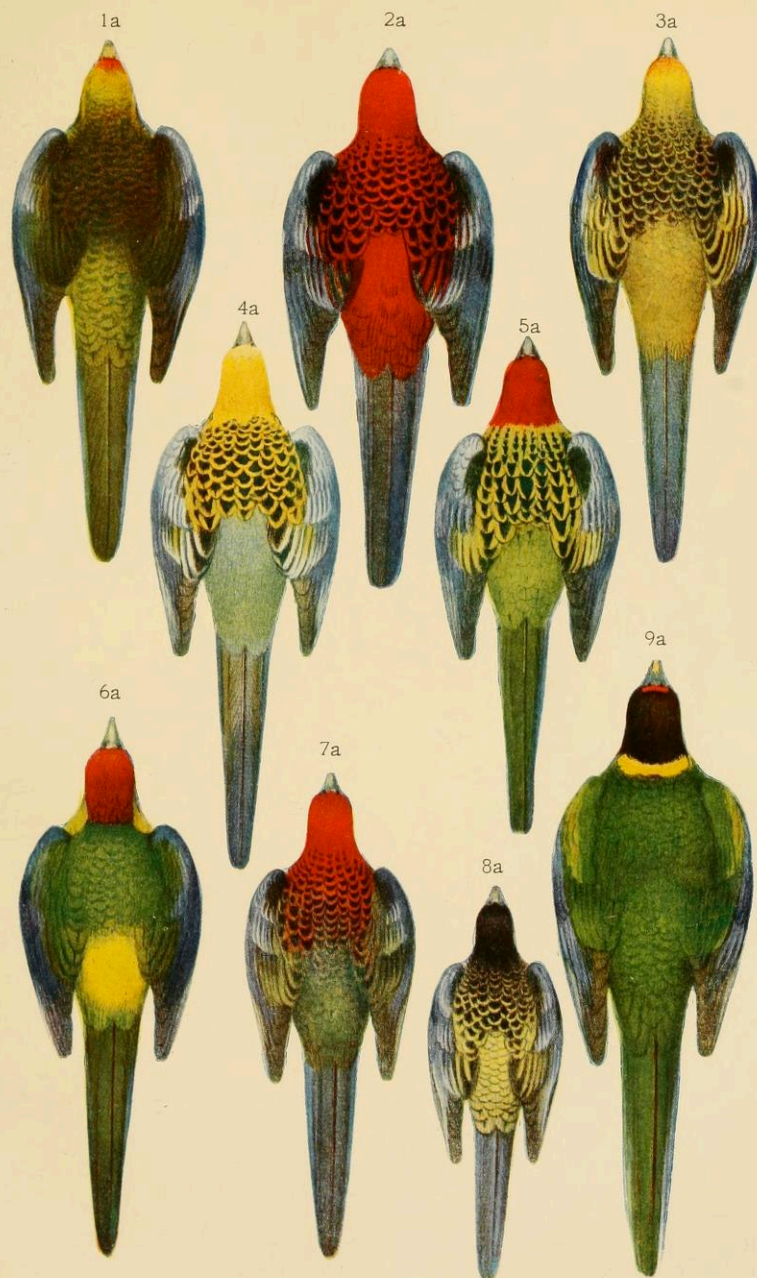

Rosella, Pale-headed - *Platycercus adscitus palliceps*

Source: *The Birds of Australia*, 1848, Gould
Artist: John Gould

Rosella, Pale-headed - *Platycercus adscitus abscitus*

Source: *The Birds of Australia*, 1848, Gould
Artist: John Gould

Rosella, Western - *Platycercus icterotis*

**Source: *The Birds of Australia*, 1848, Gould
Artist: John Gould**

Rosella, Western - *Platycercus icterotis*
No. 7 is bottom view

Source: *The Ibis*, 1918

PARROTS.

H. Grönvold, del.

Rosella, Western - *Platycercus icterotis*
No. 7a is top view

Source: *The Ibis*, 1918

PLATYCERCUS STANLEYI.

Stanley Parrakeet.

E. Lear del. et lith.

Printed by C. Hooleman.

Rosella, Western - *Platycercus icterotis*

**Source: *Illustrations of the Family Psittacidae*, 1832, Lear
Artist: Edward Lear**

Rosella, Yellow - *Platycercus flaveolus*
No. 3 is bottom view

Source: *The Ibis*, 1918

PARROTS.

H. Grönvold, del.

Rosella, Yellow - *Platycercus flaveolus*
No. 3a is top view