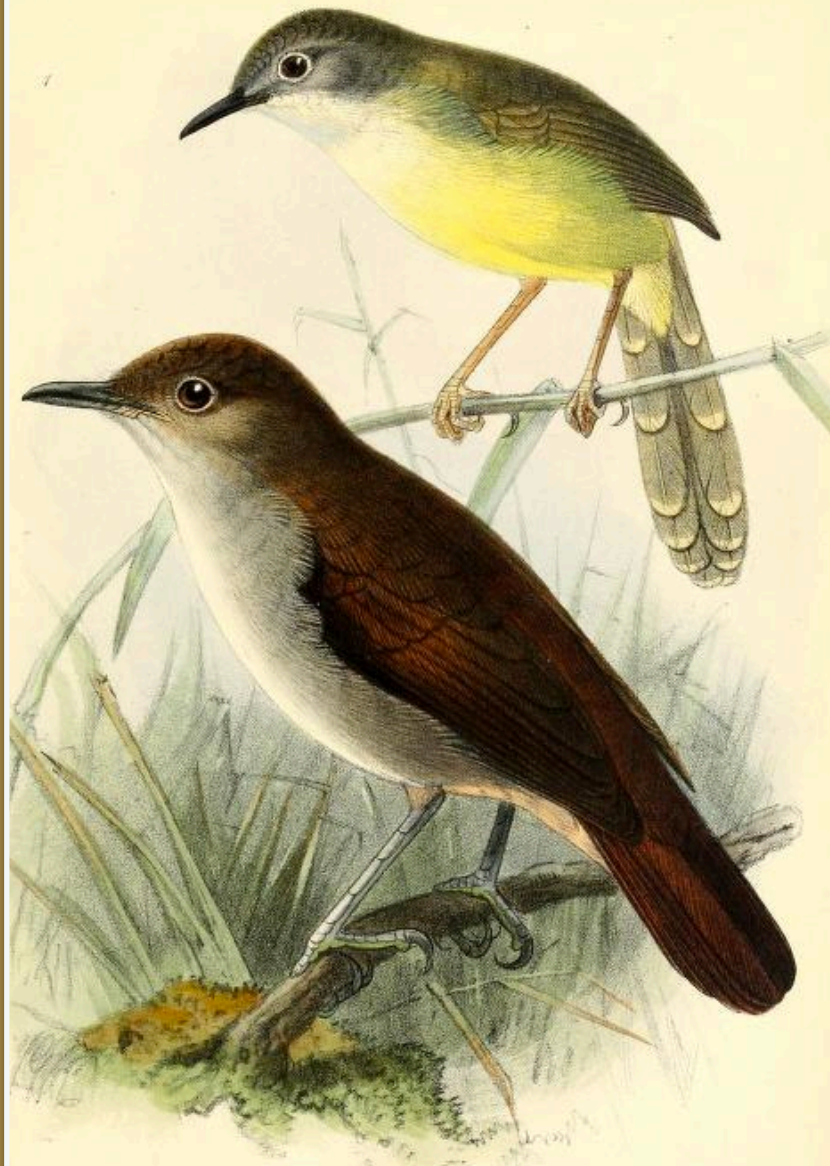

Ibis 1877 Pl. VI

J.G. Keulemans lith.

M & N Hanhart imp.

1. PRINIA RAFFLESI.
2. BRACHYPTERYX BUXTONI.

Prinia, Yellow-bellied - *Prinia flaviventris rafflesi*
(Top Bird)

Source: *The Ibis*, 1877
Artist: John Gerrard Keulemans