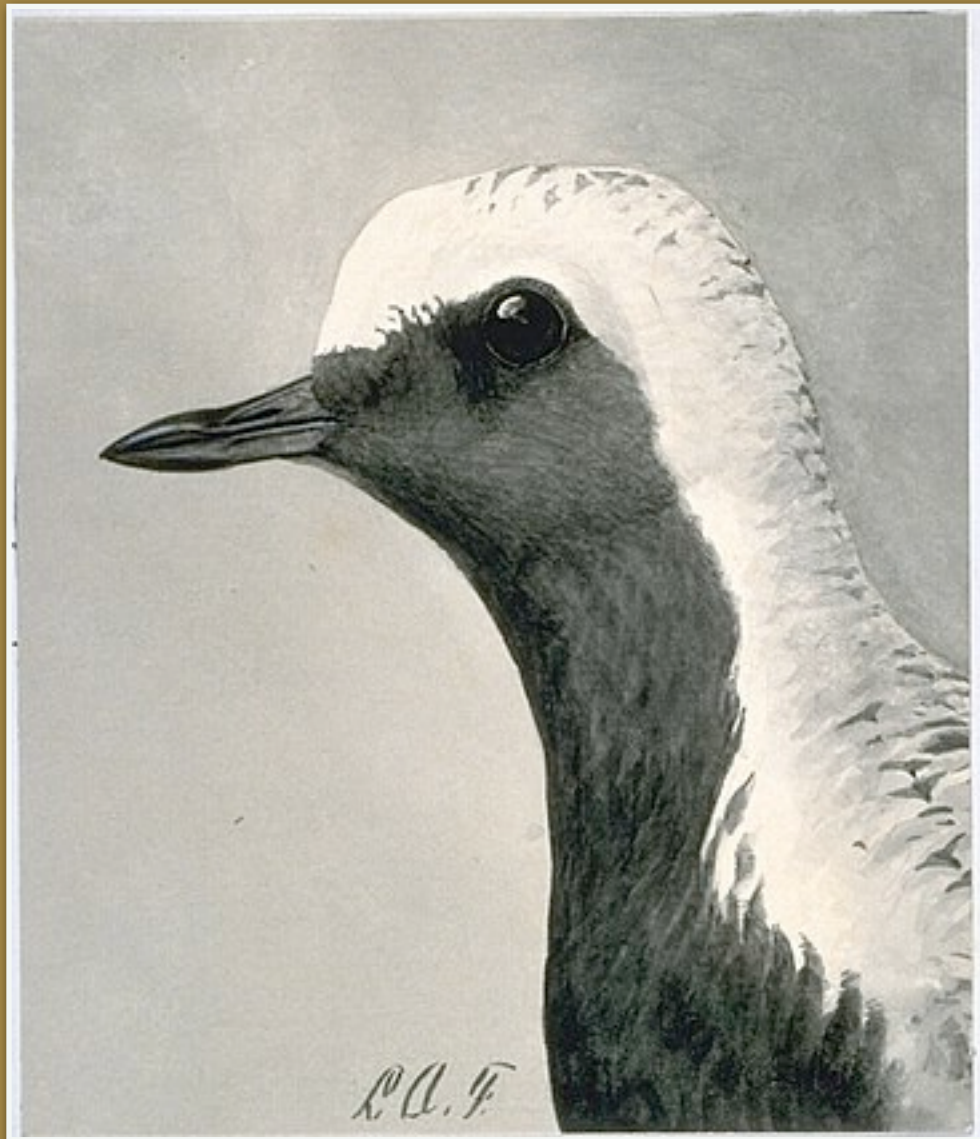

**Pitta, Red-bellied - *Pitta erythrogaster*
(Top Bird)**

Artist: Gracius Broinowski, 1891

Pitta, Sula - *Pitta dohetyi*

Artist: John Gerrard Keulemans

Pitta, Two-striped - *Pitta vigorsii*

**Source: *The Birds of Australia*, 1848, Gould
Artist: John Gould**

**Pitta, Two-striped - *Pitta vigorsii*
(Top Bird)**

Source: *The Birds of Australia*, 1890, Broinowski

Plains-Wanderer - *Pedionomus torquatus*

**Source: *The Birds of Australia*, 1848, Gould
Artist: John Gould**

Plains-Wanderer - *Pedionomus torquatus*

Artist: John Gerrard Keulemans

Plantain-Eater, Eastern Grey - *Crinifer zonatus*

Source: *Album of Abyssinian...*, 1930, Fuertes
Artist: L. A. Fuertes

Plover, Black-bellied - *Pluvialis squatorola*

**Source: *The Birds of Australia*, 1848, Gould
Artist: John Gould**

Plover, Black-bellied - *Pluvialis squatorola*

Source: *Handbook of Birds - Western United States*, 1901, Fuertes
Artist: L. A. Fuertes