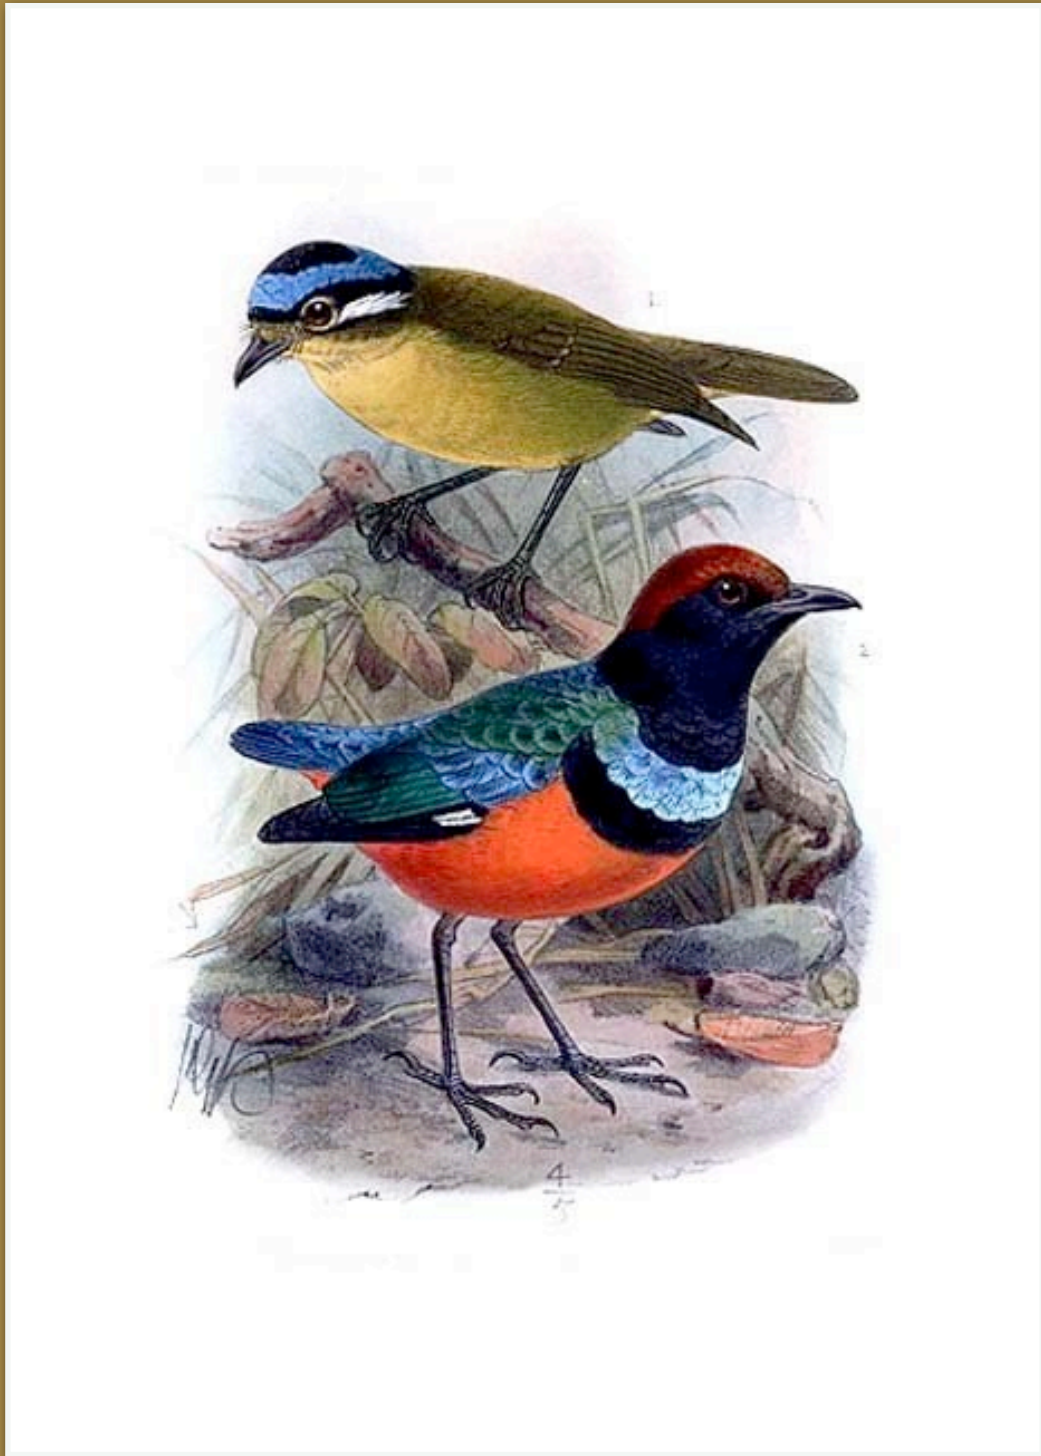

Source: *The Birds of Australia*, 1848, Gould
Artist: John Gould

**Pitta, Rainbow - *Pitta iris iris*
(Bottom Bird)**

Artist: Gracius Broinowski, 1891

Pitta, Red-bellied - *Pitta erythrogaster*

**Source: *The Birds of Australia*, 1848, Gould
Artist: John Gould**

**Pitta, Red-bellied - *Pitta erythrogaster*
(Top Bird)**

Artist: Gracius Broinowski, 1891

Pitta, Sula - *Pitta dohetyi*

Artist: John Gerrard Keulemans

Pitta, Two-striped - *Pitta vigorsii*

**Source: *The Birds of Australia*, 1848, Gould
Artist: John Gould**

**Pitta, Two-striped - *Pitta vigorsii*
(Top Bird)**

Source: *The Birds of Australia*, 1890, Broinowski

Plains-Wanderer - *Pedionomus torquatus*

**Source: *The Birds of Australia*, 1848, Gould
Artist: John Gould**