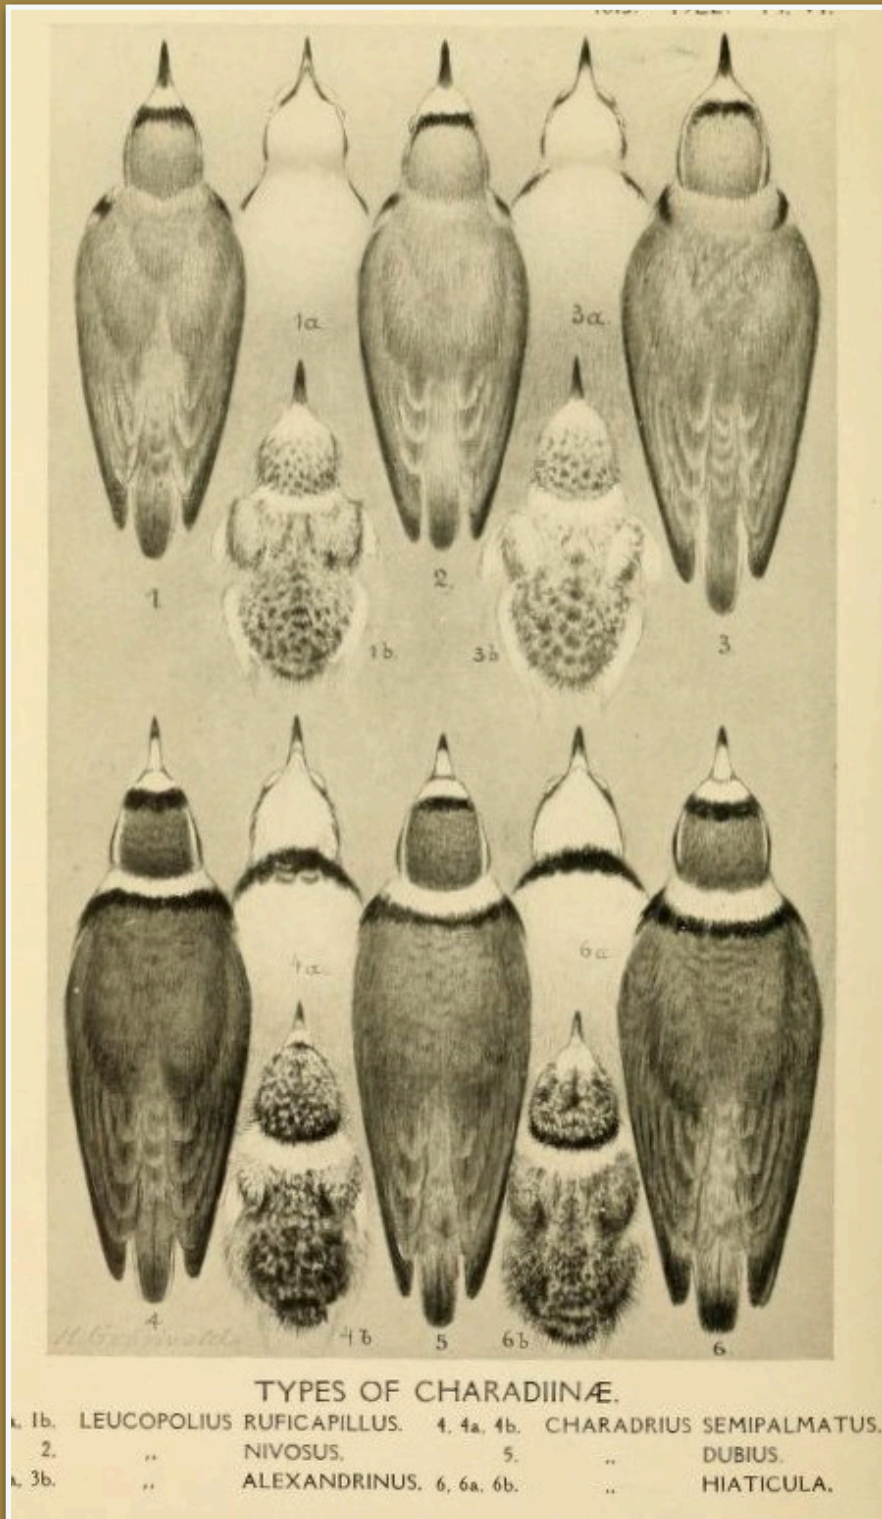

**Source: *The Birds of Australia*, 1848, Gould
Artist: John Gould**

Plover, Black-bellied - *Pluvialis squatorola*

Source: *Handbook of Birds - Western United States*, 1901, Fuertes
Artist: L. A. Fuertes

Plover, Double-banded - *Charadrius bicinctus*

**Source: *The Birds of Australia*, 1848, Gould
Artist: John Gould**

Plover, European Golden - *Pluvialis apricaria*
Synonyms: *Charadrius pluvialis*, *Charadrius apricarius*

Plover, Little Ringed - *Charadrius dubius*
(Bird at Center Bottom)

Source: *The Ibis*, 1922

Plover, Oriental - *Charadrius veredus*

Source: *The Birds of Australia*, 1848, Gould
Artist: John Gould

Plover, Red-capped - *Charadrius ruficapillus*