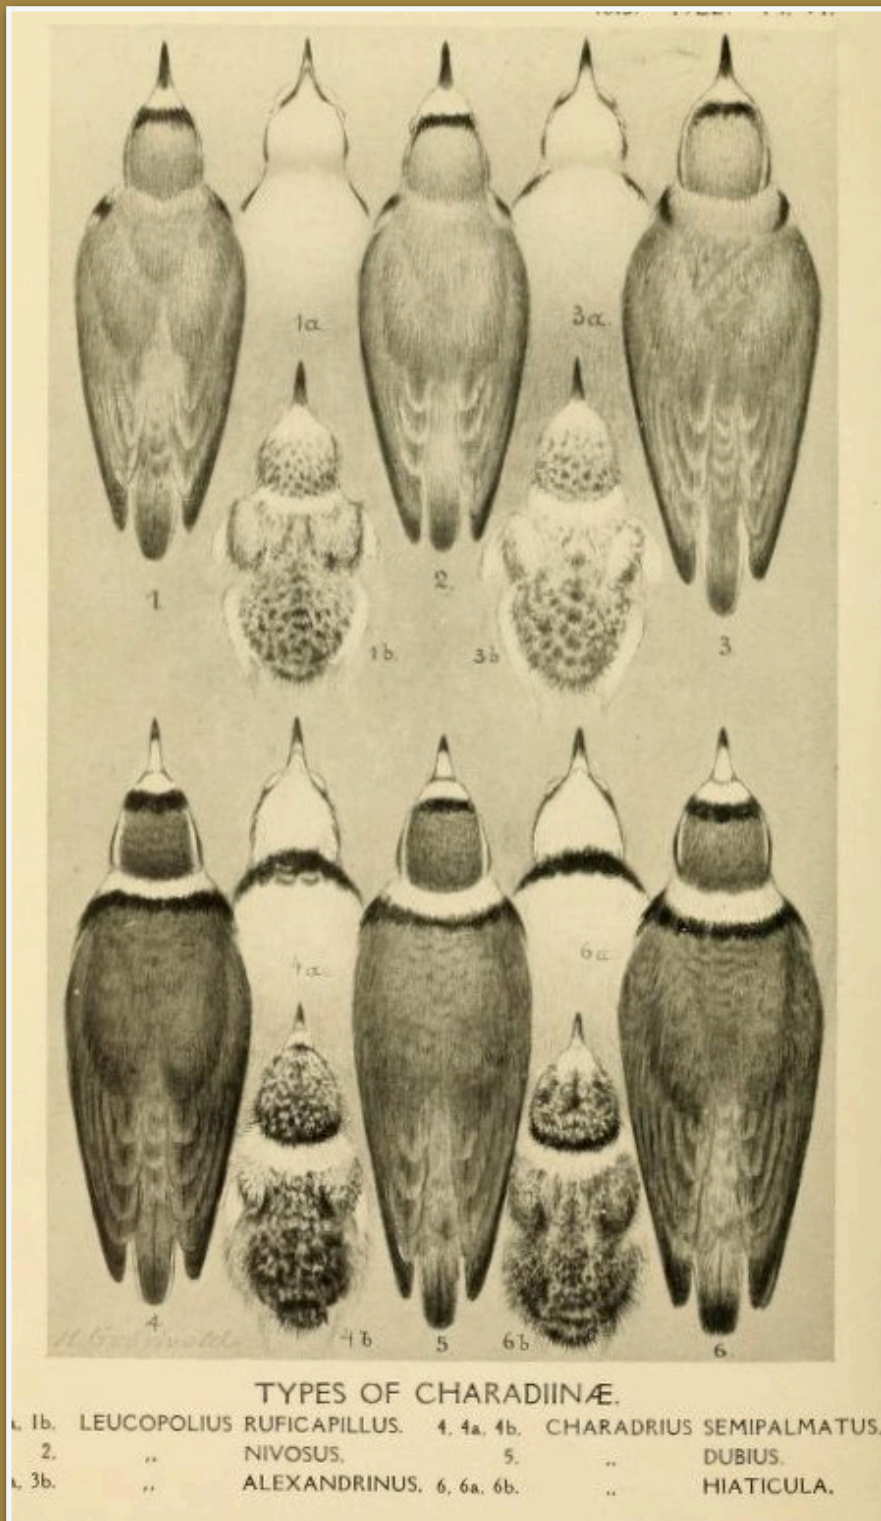

Plover, Little Ringed - *Charadrius dubius*
(Bird at Center Bottom)

Source: *The Ibis*, 1922

Plover, Oriental - *Charadrius veredus*

Source: *The Birds of Australia*, 1848, Gould
Artist: John Gould

Plover, Red-capped - *Charadrius ruficapillus*

Source: *The Birds of Australia*, 1848, Gould
Artist: John Gould

Plover, Red-capped - *Charadrius ruficapillus*
 (Bird at top left)

Source: *The Ibis*, 1922

Plover, Ringed - *Charadrius hiaticula*
(Bird at Bottom Right)

Source: *The Ibis*, 1922

Plover, Ringed - *Charadrius hiaticula*

Source: *A Handbook to the Birds of Great Britain, 1896*

Plover, Semi-palmated
Charadrius semipalmatus
 (Bird at Bottom Left)

Source: *The Ibis*, 1922