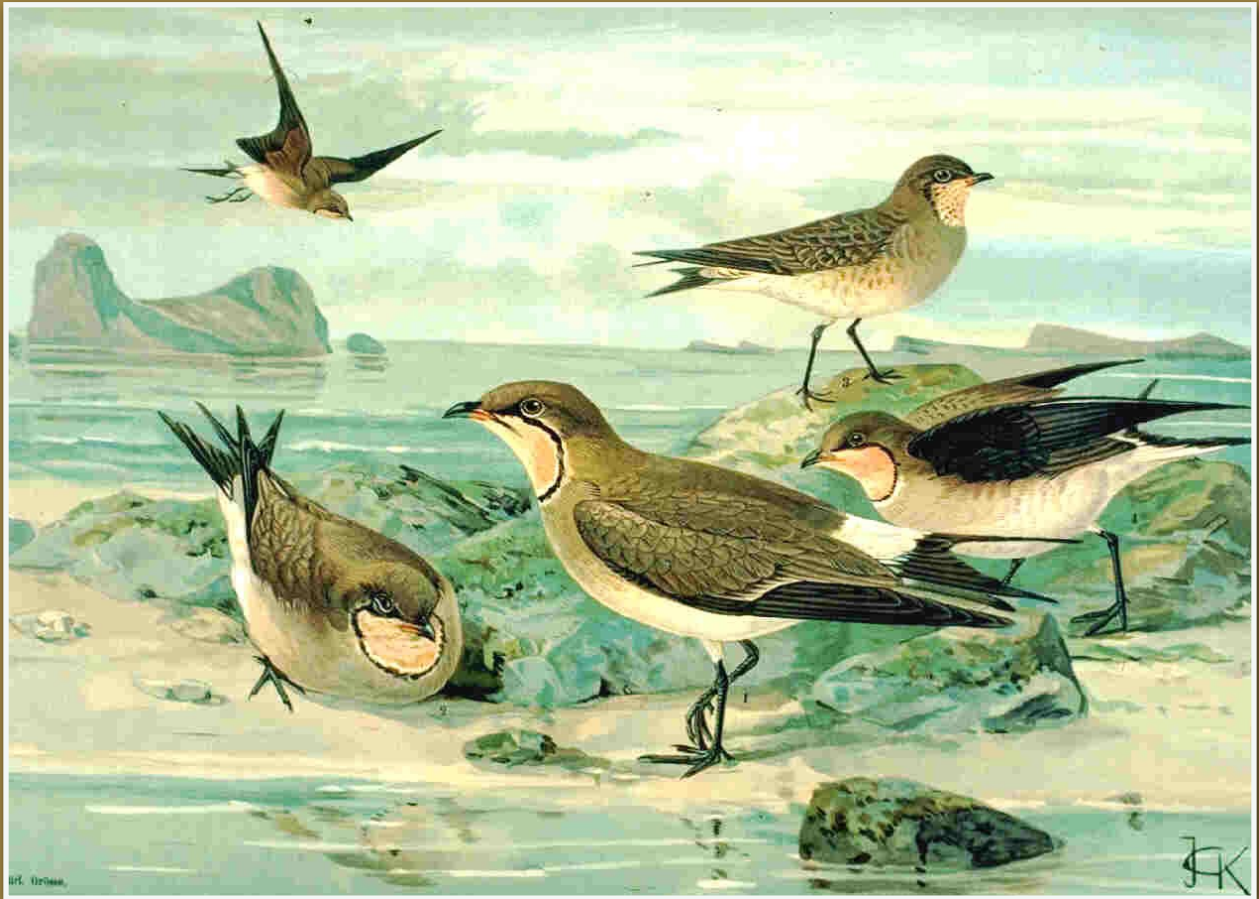

Source: *Extinct Birds* by Walter Rothschild, 1907
Artist: George Edward Lodge

Poorwill, Yucatan - *Nycitphrynus yucatanicus*

Artist: John Gerrard Keulemans

— *Nyctibius aethereus*. (De Wied.)

W. H. Wood

Donnell

Potoo, Long-tailed - *Nyctibius aethereus*

Source: *United States Exploring Expedition 1838-42*

Prairie-Chicken, Greater - *Tympanuchus cupido*

Source: *Church & Dwight Trading Card*, 1925

Artist: L. A. Fuertes

Prairie-Chicken, Greater - *Tympanuchus cupido*

Artist: L. A. Fuertes

Prairie-Chicken, Greater - *Tympanuchus cupido*

Artist: Alexander Wilson

Pratincole, Australian - *Stiltia isabella*

**Source: *The Birds of Australia*, 1848, Gould
Artist: John Gould**

Pratincole, Black-winged - *Glareola nordmanni*

Source: *The Birds of Asia Vol. 7, 1871, Gould*
Artist: John Gould

Pratincole, Black-winged - *Glareola nordmanni*
(Bird at right)

Source: *Naturgeschichte der Vögel Mitteleuropas*, 1905
Artist: John Gerrard Keulemans