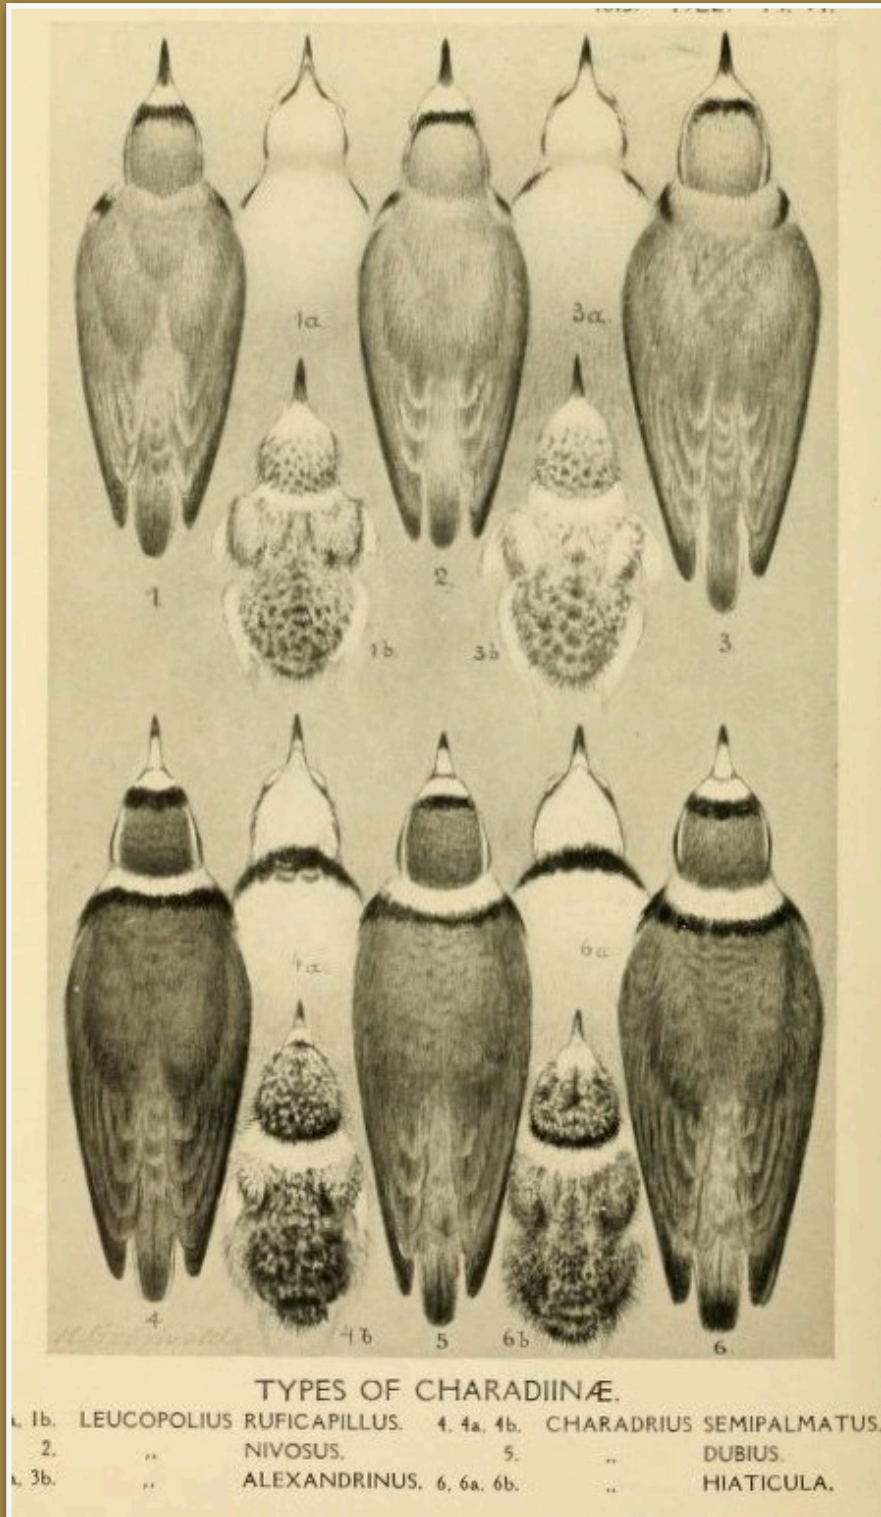

Plover, Little Ringed - *Charadrius dubius*
(Bird at Center Bottom)

Source: *The Ibis*, 1922

Plover, Oriental - *Charadrius veredus*

Source: *The Birds of Australia*, 1848, Gould
Artist: John Gould

Plover, Red-capped - *Charadrius ruficapillus*

Source: *The Birds of Australia*, 1848, Gould
Artist: John Gould

Plover, Red-capped - *Charadrius ruficapillus*
 (Bird at top left)

Source: *The Ibis*, 1922

Plover, Ringed - *Charadrius hiaticula*
(Bird at Bottom Right)

Source: *The Ibis*, 1922

Plover, Ringed - *Charadrius hiaticula*

Source: *A Handbook to the Birds of Great Britain, 1896*

Plover, Semi-palmated
Charadrius semipalmatus
 (Bird at Bottom Left)

Source: *The Ibis*, 1922