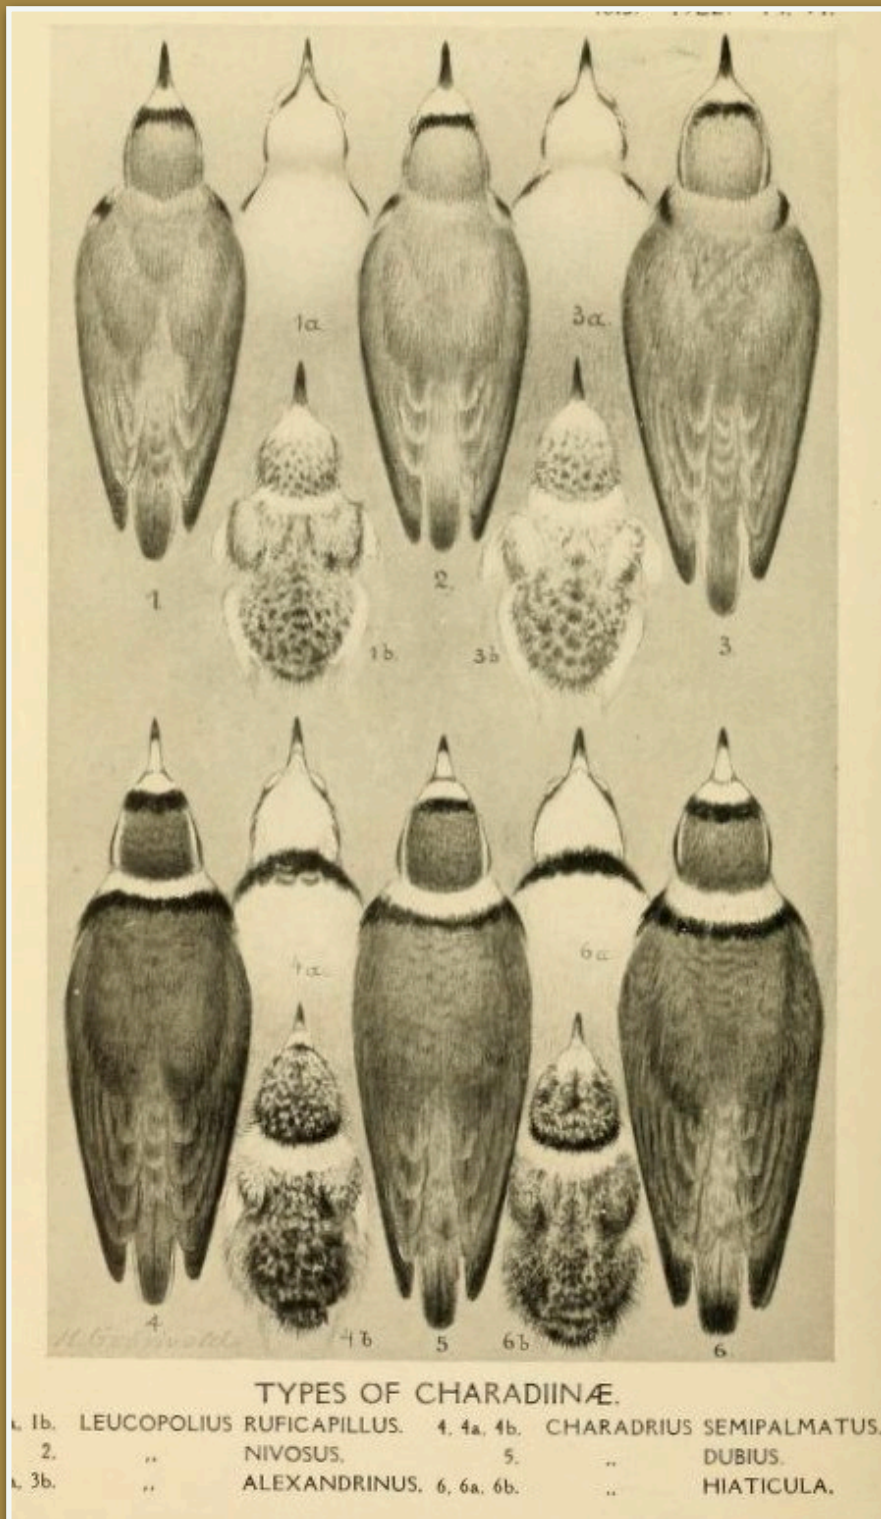

Source: *The Ibis*, 1922

Plover, Ringed - *Charadrius hiaticula*

Source: *A Handbook to the Birds of Great Britain, 1896*

Plover, Semi-palmated
Charadrius semipalmatus
 (Bird at Bottom Left)

Source: *The Ibis*, 1922

Plover, Semi-palmated
Charadrius semipalmatus

Artist: L. A. Fuertes, 1898

Plover, Semi-palmated
Charadrius semipalmatus

Artist: L. A. Fuertes, 1895

SAND PLOVER.
THINORNIS NOVAE ZEALANDIAE.

(SEVEN-EIGHTHS NATURAL SIZE)

WRY-BILLED PLOVER.
ANARHYNCHUS FRONTALIS.

**Plover, Shore - *Thinornis novaeseelandiae*
(Top Bird)**

**Source: *A History of the Birds of New Zealand*, 1888, Buller
Artist: John Gould**

Plover, Shore - *Thinornis novaeseelandiae*

Artist: John Gerrard Keulemans

Plover, Snowy - *Charadrius alexandrinus*
(Bird at Middle Top)

Source: *The Ibis*, 1922

Plover, St. Helena - *Charadrius sanctaehelenae*

Source: *The Ibis*, 1873

DE LALANDE'S PLOVER-CREST (*Cephallopsis delalandi*). (After Gould.)