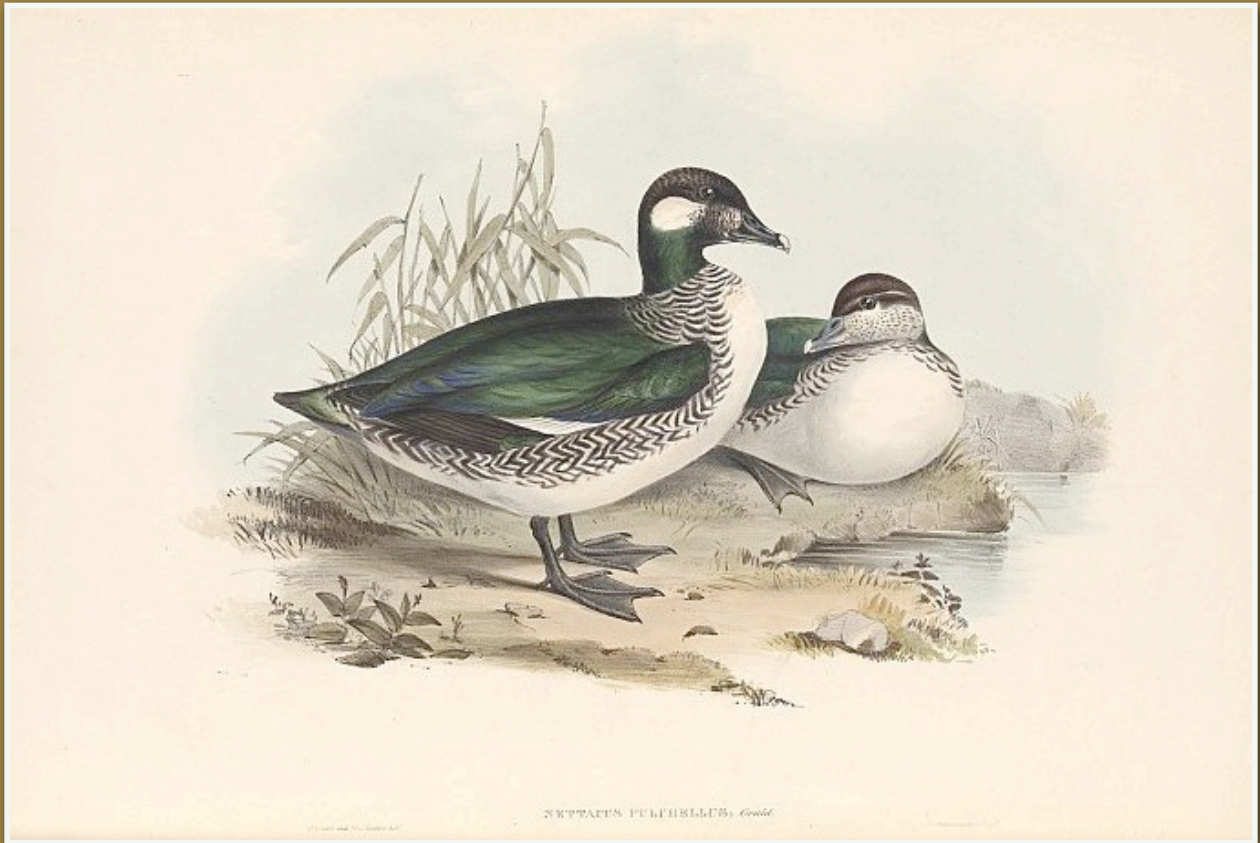

**Puffleg, Emerald-bellied - *Eriocnemis alinea*
(Top Bird)**

**Source: *The Hummingbirds*, 1892, Ridgway
Artist: Ridgway**

J. Smit del. et sculp.

Iodopleura leucopygia.

Museo. Bras. imp.

Purpletuft, Buff-throated - *Iodopleura pipra*

**Source: *Catalogue of the Birds in the British Museum,*
*Vol. 14, 1888***

Artist: Joseph Smit

Pygmy-Goose, Cotton
Nettapus coromandellanus

Source: *Indian Sporting Birds*, 1915
Artist: W. Foster

Pygmy-Goose, Cotton
Nettapus coromandellanus

Source: *The Birds of Australia*, 1848, Gould
Artist: John Gould

Pygmy-Goose, Green - *Nettapus pulchellus*

**Source: *The Birds of Australia*, 1848, Gould
Artist: John Gould**

Pygmy-Kingfisher, African - *Ispidina picta*