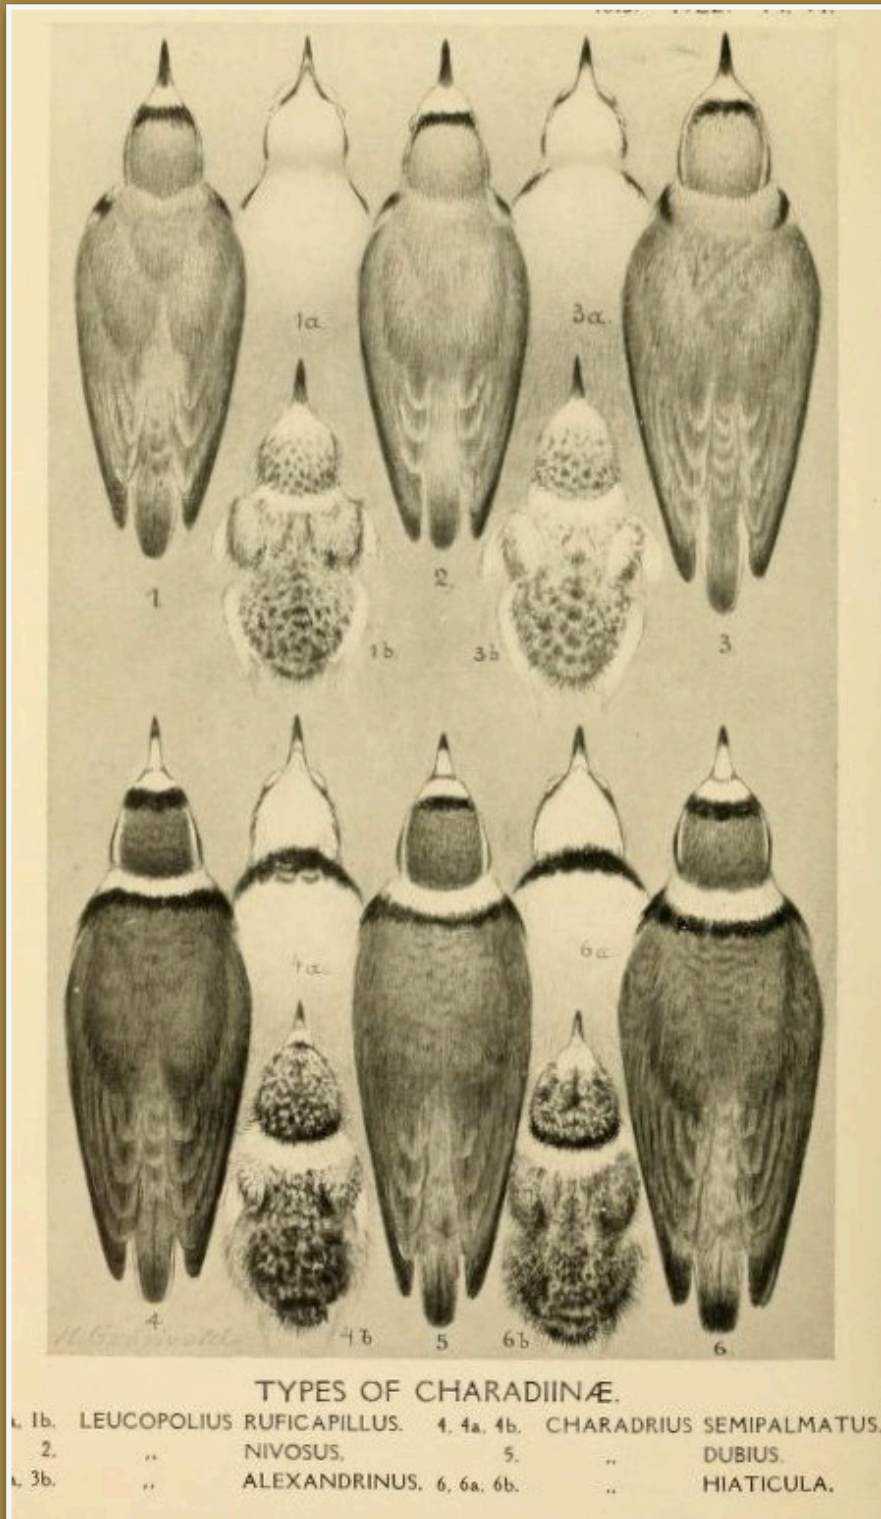

Plover, Little Ringed - *Charadrius dubius*
(Bird at Center Bottom)

Source: *The Ibis*, 1922

Plover, Oriental - *Charadrius veredus*

Source: *The Birds of Australia*, 1848, Gould
Artist: John Gould

Plover, Red-capped - *Charadrius ruficapillus*

Source: *The Birds of Australia*, 1848, Gould
Artist: John Gould

Plover, Red-capped - *Charadrius ruficapillus*
 (Bird at top left)

Source: *The Ibis*, 1922

Plover, Ringed - *Charadrius hiaticula*
(Bird at Bottom Right)

Source: *The Ibis*, 1922

Plover, Ringed - *Charadrius hiaticula*

Source: *A Handbook to the Birds of Great Britain, 1896*

Plover, Semi-palmated
Charadrius semipalmatus
 (Bird at Bottom Left)

Source: *The Ibis*, 1922